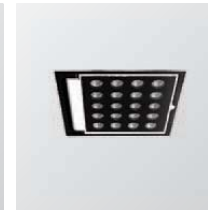

Piazza Recessed LED Trim/Trimless

Designed by Franco Mireni

Colour  11

Piazza Recessed LED

Square recessed fully tiltable
downlight/ wall washer

Features

- Ceiling trim made of die cast aluminum.
- Supplied with safety glass.
- Installation springs suitable for ceiling thickness up to max. 25mm.
- LED white version, control gear (electronic driver & power supply) in pre-wired remote unit is included.
- LED RGB version, control gear (electronic driver & power supply & DMX signal converter) in pre-wired remote unit is included.
- Designed and manufactured to comply with European standard EN 60598.

formalighting

Piazza Recessed LED Trim

Piazza Recessed LED Trimless

Piazza Recessed LED Trim

Piazza Recessed LED Trimless

Mini Piazza Recessed LED Trim

Mini Piazza Recessed LED Trimless

Mini Piazza Recessed LED Trim

Mini Piazza Recessed LED Trimless

Piazza Recessed LED White

Trim **5051** Trimless **5081** With 20W (20x1W) LED WHITE 

Inclusive of Remote driver 220-240V 50/60Hz.
White Leds colours in code 93(warm 3300K) or 95(cool 6800K), other colours on request.
White Leds optics in code F(Flood) or NB(Narrow Beam), other optics on request.