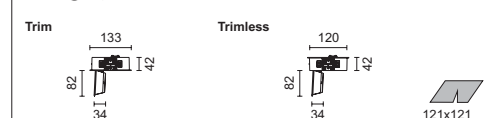

IP20  

Mini Piazza Recessed LED White

Trim **5048** Trimless **5082** With 9W (9x1W) LED WHITE 

Inclusive of Remote driver 220-240V 50/60Hz.
White Leds colours in code 93(warm 3300K) or 95(cool 6800K), other colours on request.
White Leds optics in code F(Flood) or NB(Narrow Beam), other optics on request.

IP20  

Mini Piazza Recessed LED RGB

Trim **5079** Trimless **5154** With 9Wmax RGB-DMX (Red x 3, Green x 3, Blue x 3) 

Inclusive of Remote Control Unit Box 220-240V 50/60Hz with electronic power supply and DMX signal converter with Male/Female In-Out signal cables for multiple connections. (Occupies 3 control channels.)