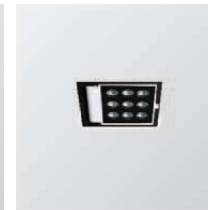

Piazza Recessed LED Trim/Trimless

Designed by Franco Mireni

Colour  11

Piazza Recessed LED

Square recessed fully tiltable
downlight/ wall washer

Features

- Ceiling trim made of die cast aluminum.
- Supplied with safety glass.
- Installation springs suitable for ceiling thickness up to max. 25mm.
- LED white version, control gear (electronic driver & power supply) in pre-wired remote unit is included.
- LED RGB version, control gear (electronic driver & power supply & DMX signal converter) in pre-wired remote unit is included.
- Designed and manufactured to comply with European standard EN 60598.

Applications

- Great for wall washing to illuminate the vertical surface and the upper area of wall.
- Energy saving and maintenance free.
- Application areas: retail, commercial, galleries, hospitality, exhibits.

formalighting

Piazza Recessed LED Trim

Piazza Recessed LED Trimless

Piazza Recessed LED Trim

Piazza Recessed LED Trimless

Mini Piazza Recessed LED Trim

Mini Piazza Recessed LED Trimless

Mini Piazza Recessed LED Trim

Mini Piazza Recessed LED Trimless

Piazza Recessed LED White

Trim **5051** Trimless **5081** With 20W (20x1W) LED WHITE 

Inclusive of Remote driver 220-240V 50/60Hz.
White Leds colours in code 93(warm 3300K) or 95(cool 6800K), other colours on request.
White Leds optics in code F(Flood) or NB(Narrow Beam), other optics on request.