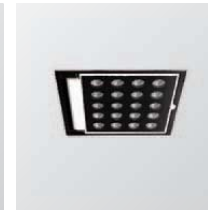

Piazza Recessed LED Trimless