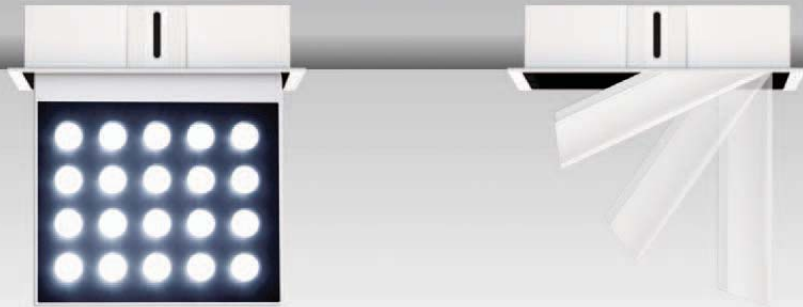

Piazza Recessed LED Trim/Trimless

Designed by Franco Mireni

Colour  11

Piazza Recessed LED

Square recessed fully tiltable
downlight/ wall washer

Features

- Ceiling trim made of die cast aluminum.
- Supplied with safety glass.
- Installation springs suitable for ceiling thickness up to max. 25mm.
- LED white version, control gear (electronic driver & power supply) in pre-wired remote unit is included.
- LED RGB version, control gear (electronic driver & power supply & DMX signal converter) in pre-wired remote unit is included.
- Designed and manufactured to comply with European standard EN 60598.

Applications

- Great for wall washing to illuminate the vertical surface and the upper area of wall.
- Energy saving and maintenance free.
- Application areas: retail, commercial, galleries, hospitality, exhibits.