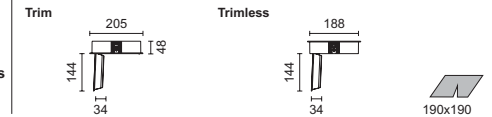

IP20  

Piazza Recessed LED RGB

Trim **5078** Trimless **5153** With 20Wmax RGB-DMX (Red x 7, Green x 7, Blue x 6) 

Inclusive of Remote Control Unit Box 220-240V 50/60Hz with electronic power supply and DMX signal converter with Male/Female In-Out signal cables for multiple connections. (Occupies 3 control channels.)

IP20  

Mini Piazza Recessed LED White

Trim **5048** Trimless **5082** With 9W (9x1W) LED WHITE 

Inclusive of Remote driver 220-240V 50/60Hz.
White Leds colours in code 93(warm 3300K) or 95(cool 6800K), other colours on request.
White Leds optics in code F(Flood) or NB(Narrow Beam), other optics on request.