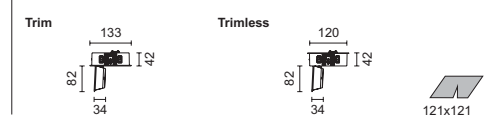

Accessories

DMX Switchboard

2975

Power supply : 220-240V 50/60Hz
Installation : Plastic recessing box included
IP rate : IP 40
Control signal : DMX512
Control channel : 60 channel
For details, please see p.290

Extension signal cable for RGB with M/F connector

2478 Length: 1000mm

2479 Length: 2000mm

formalighting