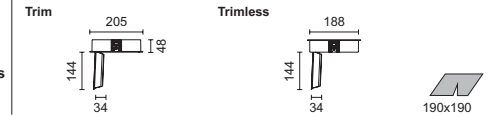

Piazza Recessed LED RGB

Trim **5078** Trimless **5153** With 20Wmax RGB-DMX (Red x 7, Green x 7, Blue x 6)

Inclusive of Remote Control Unit Box 220-240V 50/60Hz with electronic power supply and DMX signal converter with Male/Female In-Out signal cables for multiple connections. (Occupies 3 control channels.)

IP20