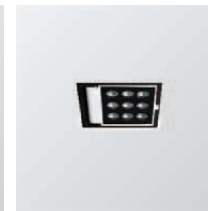

Piazza Recessed LED Trim/Trimless

Designed by Franco Mireni

Colour  11

Piazza Recessed LED

Square recessed fully tiltable
downlight/ wall washer

Features

- Ceiling trim made of die cast aluminum.
- Supplied with safety glass.
- Installation springs suitable for ceiling thickness up to max. 25mm.
- LED white version, control gear (electronic driver & power supply) in pre-wired remote unit is included.
- LED RGB version, control gear (electronic driver & power supply & DMX signal converter) in pre-wired remote unit is included.
- Designed and manufactured to comply with European standard EN 60598.

Applications

- Great for wall washing to illuminate the vertical surface and the upper area of wall.
- Energy saving and maintenance free.
- Application areas: retail, commercial, galleries, hospitality, exhibits.

formalighting

Piazza Recessed LED Trim

Piazza Recessed LED Trimless

Piazza Recessed LED Trim

Piazza Recessed LED Trimless

Mini Piazza Recessed LED Trim

Mini Piazza Recessed LED Trimless

Mini Piazza Recessed LED Trim