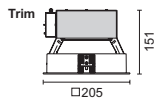

## Piazza PL

Trim **5817** Trimless **5834**

2x18W GX24q-2   
Control gear not included. To be ordered separately.

IP40    Safety Glass Included

190x190