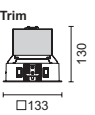

Piazza Trim/Trimless

Colour
11

Piazza & Mini Piazza Trim/Trimless

Square recessed downlight/wallwasher.

Features

- → Ceiling trim made of die cast aluminum.
- → Reflector made of super pure anodized aluminum.
- → Supplied with safety glass in frosted finish. Installation springs suitable for ceiling thickness up to max. 25mm.
- → Cable length L.500mm with male and female plug.
- → Control gear (either conventional or electronic) in pre-wired remote unit has to be order separately.
- → Designed and manufactured to comply with European standard EN 60598.

Applications

- → Great for wall washing and sales lighting. To illuminate the vertical surface and the upper area of wall.
- → Application areas: retail, commercial, galleries, hospitality, exhibits.
- → Invisible wall washing.

formalighting

Piazza Symmetric

Trim **5689** Trimless **5693**

20/35/50/70W G12 CDM-T Metal halide
Control gear not included. To be ordered separately.

IP40 Safety Glass Included

190x190

Piazza Asymmetric

Trim **5690** Trimless **5694**

20/35/50/70W G12 CDM-T Metal halide
Control gear not included. To be ordered separately.

IP40 Safety Glass Included

190x190

Piazza PL

Trim **5817** Trimless **5834**

2x18W GX24q-2
Control gear not included. To be ordered separately.

IP40 Safety Glass Included

190x190

Mini Piazza Symmetric

Trim **5035** Trimless **5042**

20/35W PGJ5 CDM-TM Metal halide
Control gear not included. To be ordered separately.

Trim **5036** Trimless **5043**

75W 12V GY6.35 QT12 Halogen
Transformer not included. To be ordered separately.

Trim **5046** Trimless **5047**

13W GX53 CFL
IP40 Safety Glass Included

Mini Piazza Asymmetric

Trim **5037** Trimless **5044**

20/35W PGJ5 CDM-TM Metal halide
Control gear not included. To be ordered separately.

Trim **5038** Trimless **5045**