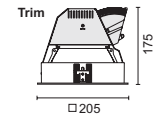

## Piazza Symmetric

Trim **5689** Trimless **5693**

20/35/50/70W G12 CDM-T Metal halide   
Control gear not included. To be ordered separately.

IP40     Safety Glass Included

190x190