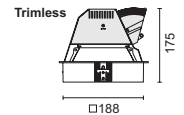

Mini Piazza Symmetric Trimless

Mini Piazza Asymmetric Trim

Mini Piazza Asymmetric Trimless

## Piazza Symmetric

Trim **5689** Trimless **5693**

20/35/50/70W G12 CDM-T Metal halide   
Control gear not included. To be ordered separately.

IP40     Safety Glass Included

190x190