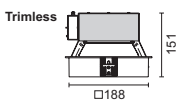

## Piazza PL

Trim **5817** Trimless **5834**

2x18W GX24q-2   
Control gear not included. To be ordered separately.

IP40    Safety Glass Included

190x190