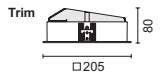

## Piazza Asymmetric

Trim **5690** Trimless **5694**

20/35/50/70W G12 CDM-T Metal halide   
Control gear not included. To be ordered separately.

IP40     Safety Glass Included

190x190