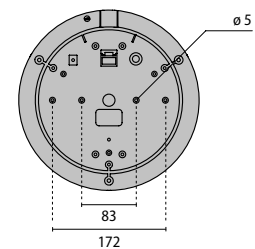

PROMO 960°

E27	max 1x60w	IAA	WH1	II		700434	

IK10 20J xx9

E27 max 1x60W   E27 1x23W Dulux EL Longlife   G24d-2 1x18W

PACKAGE SIZE / VERPACKUNGSMASSE

40 x 62 x 32 cm
(master x 6)

DISTANCE BETWEEN FIXING HOLES / BOHRLOCHABSTAND