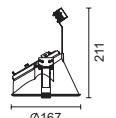

Punto Round Wall Washer

Trim **5599** Trimless **5600**

35/70W GX8.5 CDM-R111 Metal halide

IP20