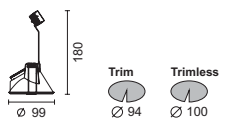

Micro Punto Round Wall Washer
Trim 5321 **Trimless** 5322
35W GU10/ GZ10
10W GU10/ GZ10 LED
11W GU10/ GZ10 CFL
IP20