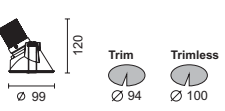

Colour 11

Micro Punto Round Wall Washer
Trim 5317 **Trimless** 5318
50W 12V GU5.3 MR16
10W 12V GU5.3 MR16 LED
Transformer not included. To be ordered separately.
IP20

Micro Punto Round Wall Washer
Trim 5319 **Trimless** 5320
20/35W GX10 MR16 Metal halide
Control gear not included. To be ordered separately.
IP20

Micro Punto Round Wall Washer
Trim 5321 **Trimless** 5322
35W GU10/ GZ10
10W GU10/ GZ10 LED
11W GU10/ GZ10 CFL
IP20

Micro Punto Round Wall Washer LED
Trim RA07 **Trimless** RA08 With 10W Bridgelux high power LED 560lm
Inclusive of remote driver 100-240V 50/60Hz
LED in color code 93(warm white 3000K) or in code 89(natural white 4000K)
With reflector in code M(Medium beam 32°) or in code F(Flood 45°) or in code WF(Wide Flood 65°)
Other LED color available upon request.
IP20

Nano Punto Round
Trim 5333 **Trimless** 5334
35W 12V GU4 MR11 Halogen
4W 12V GU4 MR11 LED
Transformer not included. To be ordered separately.
IP20

Punto Round Trim/ Trimless Accessories Table

Accessories	Coloured Filters	Reflector	UV Filter	Honeycomb Louvre
Light Source				
Punto Round Trim/ Trimless				
PAR30 CDM-R	2599	2598	2600	2334
PAR30 LED	2599	2598	2600	2334
AR111	2599	2598	2600	2334
AR111 LED				
CDM-R111				
G12 CDM-T	2203	2206	2208	2334
Micro Punto Round Trim/ Trimless				
MR16	2163	2166		2504
MR16 LED				
GX10 MR16	2614	2615		2504
GU10/ GZ10	2614	2615		2504
GU10/ GZ10 LED				
GU10/ GZ10 CFL				
Bridgelux LED 10W				
Nano Punto Round Trim/ Trimless				
GU4 MR11				
GU4 MR11 LED				

Accessories

Coloured Filters
Available in colours 25, 42, 55, 85

UV Filter
Available in colour 41

Reflector
Available in colour 41

Honeycomb Louvre
Available in colour 10