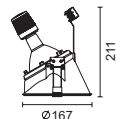

Punto Round Wall Washer

Trim **5593** Trimless **5594**

35/70W E27 PAR30 CDM-R Metal halide

IP20