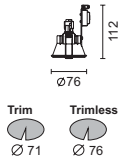

Nano Punto Round
Trim 5333 **Trimless** 5334
35W 12V GU4 MR11 Halogen
4W 12V GU4 MR11 LED
Transformer not included. To be ordered separately.
IP20

Punto Round Trim/ Trimless Accessories Table

Accessories	Coloured Filters	Reflector	UV Filter	Honeycomb Louvre
Light Source				
Punto Round Trim/ Trimless				
PAR30 CDM-R	2599	2598	2600	2334
PAR30 LED	2599	2598	2600	2334
AR111	2599	2598	2600	2334
AR111 LED				
CDM-R111				
G12 CDM-T	2203	2206	2208	2334
Micro Punto Round Trim/ Trimless				
MR16	2163	2166		2504
MR16 LED				
GX10 MR16	2614	2615		2504
GU10/ GZ10	2614	2615		2504
GU10/ GZ10 LED				
GU10/ GZ10 CFL				
Bridgelux LED 10W				
Nano Punto Round Trim/ Trimless				
GU4 MR11				
GU4 MR11 LED