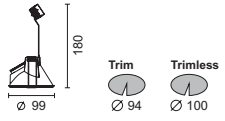

With reflector in code M(Medium beam 32°) or in code F(Flood 45°) or in code WF(Wide Flood 65°)

Other LED color available upon request.

IP20

Colour  11

**Micro Punto Round Wall Washer**  
**Trim** 5317 **Trimless** 5318  
 50W 12V GU5.3 MR16  
 10W 12V GU5.3 MR16 LED  
 Transformer not included. To be ordered separately.  
 IP20