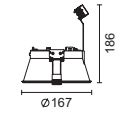

## Punto Round

Trim 5303 Trimless 5304

75W 12V G53 AR111 Halogen 

15W 12V G53 AR111 LED 

Transformer not included. To be ordered separately.

IP20    