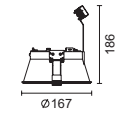

Punto Round

Trim 5305 Trimless 5306

35/70W GX8.5 CDM-R111 Metal halide

Control gear not included. To be ordered separately.

IP20