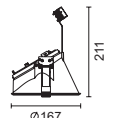

Punto Round Wall Washer

Trim **5595** Trimless **5596**

12W E27 PAR30 LED

IP20