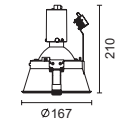

Punto Round

Trim 5307 Trimless 5308

5309 5310 Spot Light 10°

Flood Light 40°

20/35/50/70W G12 CDM-T Metal halide

Control gear not included. To be ordered separately.

IP40 Safety Glass Included