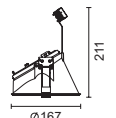

Punto Round Wall Washer

Trim **5597** Trimless **5598**

75W 12V G53 AR111 Halogen

15W 12V G53 AR111 LED

Transformer not included. To be ordered separately.

IP20