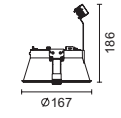

Punto Round

Trim 5301 Trimless 5302

12W E27 PAR30 LED

IP20