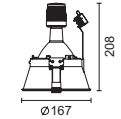

Punto Round

Trim 5299 Trimless 5300

35/70W E27 PAR30 CDM-R Metal halide

Control gear not included. To be ordered separately.

IP20