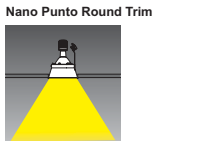

Colour 11

Micro Punto Round Wall Washer
Trim 5317 **Trimless** 5318
50W 12V GU5.3 MR16
10W 12V GU5.3 MR16 LED
Transformer not included. To be ordered separately.
IP20

Micro Punto Round Wall Washer
Trim 5319 **Trimless** 5320
20/35W GX10 MR16 Metal halide
Control gear not included. To be ordered separately.
IP20

Micro Punto Round Wall Washer
Trim 5321 **Trimless** 5322
35W GU10/ GZ10
10W GU10/ GZ10 LED
11W GU10/ GZ10 CFL
IP20

Micro Punto Round Wall Washer LED
Trim RA07 **Trimless** RA08 With 10W Bridgelux high power LED 560lm
Inclusive of remote driver 100-240V 50/60Hz
LED in color code 93(warm white 3000K) or in code 89(natural white 4000K)
With reflector in code M(Medium beam 32°) or in code F(Flood 45°) or in code WF(Wide Flood 65°)
Other LED color available upon request.
IP20

Nano Punto Round
Trim 5333 **Trimless** 5334
35W 12V GU4 MR11 Halogen
4W 12V GU4 MR11 LED
Transformer not included. To be ordered separately.
IP20

Punto Round Trim/ Trimless Accessories Table

Accessories	Coloured Filters	Reflector	UV Filter	Honeycomb Louvre
Light Source				
Punto Round Trim/ Trimless				
PAR30 CDM-R	2599	2598	2600	2334
PAR30 LED	2599	2598	2600	2334
AR111	2599	2598	2600	2334
AR111 LED				
CDM-R111				
G12 CDM-T	2203	2206	2208	2334
Micro Punto Round Trim/ Trimless				
MR16	2163	2166		2504
MR16 LED				
GX10 MR16	2614	2615		2504
GU10/ GZ10	2614	2615		2504
GU10/ GZ10 LED				
GU10/ GZ10 CFL				
Bridgelux LED 10W				
Nano Punto Round Trim/ Trimless				
GU4 MR11				
GU4 MR11 LED				

Accessories

Coloured Filters
Available in colours 25, 42, 55, 85

UV Filter
Available in colour 41

Reflector
Available in colour 41

Honeycomb Louvre
Available in colour 10