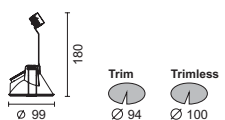

Micro Punto Round Wall Washer LED
Trim RA07 **Trimless** RA08 With 10W Bridgelux high power LED 560lm
Inclusive of remote driver 100-240V 50/60Hz
LED in color code 93(warm white 3000K) or in code 89(natural white 4000K)
With reflector in code M(Medium beam 32°) or in code F(Flood 45°) or in code WF(Wide Flood 65°)
Other LED color available upon request.
IP20