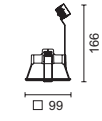

Micro Punto Square LED

Trim **RA09** Trimless **RA10**
With 10W Bridgelux high power LED 560lm
Inclusive of remote driver 100-240V 50/60Hz
LED in color code 93(warm white 3000K) or in code 89(natural white 4000K)
With reflector in code M(Medium beam 32°) or in code F(Flood 45°) or in code WF(Wide Flood 65°)
Other LED color available upon request.
IP20