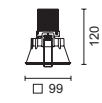

Micro Punto Square LED

Trim **RA09** Trimless **RA10**
With 10W Bridgelux high power LED 560lm
Inclusive of remote driver 100-240V 50/60Hz
LED in color code 93(warm white 3000K) or in code 89(natural white 4000K)
With reflector in code M(Medium beam 32°) or in code F(Flood 45°) or in code WF(Wide Flood 65°)
Other LED color available upon request.
IP20