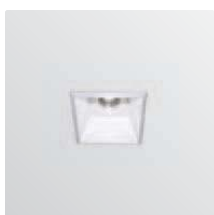

Colour 11

Micro Punto Square Wall Washer

Trim **5325** Trimless **5326**

50W 12V GU5.3 MR16
10W 12V GU5.3 MR16 LED

Transformer not included. To be ordered separately.

IP20

Micro Punto Square Wall Washer

Trim **5327** Trimless **5328**

20/35W GX10 MR16 Metal halide
Control gear not included. To be ordered separately.

IP20

Micro Punto Square Wall Washer

Trim **5329** Trimless **5330**

35W GU10/ GZ10
10W GU10/ GZ10 LED
11W GU10/ GZ10 CFL

IP20

Micro Punto Square Wall Washer LED

Trim **RA11** Trimless **RA12**

With 10W Bridgelux high power LED 560lm
Inclusive of remote driver 100-240V 50/60Hz
LED in color code 55(warm white 3000K) or in code 88(natural white 4000K)
With reflector in code M(Medium beam 32) or in code F(Flood 45) or in code WF(Wide Flood 65)
Other LED color available upon request.

IP20

Nano Punto Square

Trim **5335** Trimless **5336**

35W 12V GU4 MR11 Halogen
4W 12V GU4 MR11 LED
Transformer not included. To be ordered separately.

IP20

Punto Square Trim/ Trimless Accessories Table

Accessories	Coloured Filters	Reflector	UV Filter	Honeycomb Louvre
Light Source				
Punto Square Trim/ Trimless				
PAR30 CDM-R	2599	2598	2600	2334
PAR30 LED	2599	2598	2600	2334
AR111	2599	2598	2600	2334
AR111 LED				
CDM-R111				
G12 CDM-T	2203	2206	2208	2334
Micro Punto Square Trim/ Trimless				
MR16	2163	2166		2504
MR16 LED				
GX10 MR16	2614	2615		2504
GU10/ GZ10	2614	2615		2504
GU10/ GZ10 LED				
GU10/ GZ10 CFL				
Bridgelux LED 10W				
Nano Punto Square Trim/ Trimless				
GU4 MR11				
GU4 MR11 LED				

Accessories

	Coloured Filters Available in colours 25, 42, 55, 85		UV Filter Available in colour 41
	Reflector Available in colour 41		Honeycomb Louvre Available in colour 10