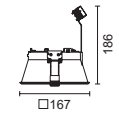

Punto Square

Trim **5560** Trimless **5561**

35/70W GX8.5 CDM-R111 Metal halide

Control gear not included. To be ordered separately.

IP20