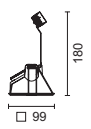

Micro Punto Square Wall Washer

Trim **5327** Trimless **5328**

20/35W GX10 MR16 Metal halide
Control gear not included. To be ordered separately.

IP20