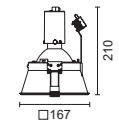

Punto Square

Trim **5562** Trimless **5563** Spot Light 10°
5564 **5590** Flood Light 40°

20/35/50/70W G12 CDM-T Metal halide

Control gear not included. To be ordered separately.

IP40 Safety Glass Included