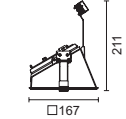

Punto Square Wall Washer

Trim **5623** Trimless **5624** Spot Light 10°
5625 **5626** Flood Light 40°
20/35/50/70W G12 CDM-T Metal halide
Control gear not included. To be ordered separately.
IP40 Safety Glass Included