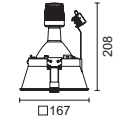

Punto Square

Trim **5372** Trimless **5373**

35/70W E27 PAR30 CDM-R Metal halide

Control gear not included. To be ordered separately.

IP20