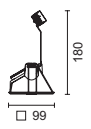

Colour 11

Micro Punto Square Wall Washer

Trim **5325** Trimless **5326**

50W 12V GU5.3 MR16
10W 12V GU5.3 MR16 LED

Transformer not included. To be ordered separately.

IP20

Micro Punto Square Wall Washer

Trim **5327** Trimless **5328**

20/35W GX10 MR16 Metal halide
Control gear not included. To be ordered separately.

IP20

Micro Punto Square Wall Washer

Trim **5329** Trimless **5330**

35W GU10/ GZ10
10W GU10/ GZ10 LED
11W GU10/ GZ10 CFL

IP20

Micro Punto Square Wall Washer LED

Trim **RA11** Trimless **RA12**

With 10W Bridgelux high power LED 560lm
Inclusive of remote driver 100-240V 50/60Hz
LED in color code 55(warm white 3000K) or in code 88(natural white 4000K)
With reflector in code M(Medium beam 32) or in code F(Flood 45) or in code WF(Wide Flood 65)
Other LED color available upon request.

IP20

Nano Punto Square

Trim **5335** Trimless **5336**

35W 12V GU4 MR11 Halogen
4W 12V GU4 MR11 LED
Transformer not included. To be ordered separately.

IP20

Punto Square Trim/ Trimless Accessories Table

Accessories	Coloured Filters	Reflector	UV Filter	Honeycomb Louvre
Light Source				
Punto Square Trim/ Trimless				
PAR30 CDM-R	2599	2598	2600	2334
PAR30 LED	2599	2598	2600	2334
AR111	2599	2598	2600	2334
AR111 LED				
CDM-R111				
G12 CDM-T	2203	2206	2208	2334
Micro Punto Square Trim/ Trimless				
MR16	2163	2166		2504
MR16 LED				
GX10 MR16	2614	2615		2504
GU10/ GZ10	2614	2615		2504
GU10/ GZ10 LED				
GU10/ GZ10 CFL				
Bridgelux LED 10W				
Nano Punto Square Trim/ Trimless				
GU4 MR11				
GU4 MR11 LED				

Accessories

	Coloured Filters Available in colours 25, 42, 55, 85		UV Filter Available in colour 41
	Reflector Available in colour 41		Honeycomb Louvre Available in colour 10