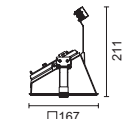

Punto Square Wall Washer

Trim **5623** Trimless **5624** Spot Light 10°
5625 **5626** Flood Light 40°
20/35/50/70W G12 CDM-T Metal halide
Control gear not included. To be ordered separately.
IP40 Safety Glass Included