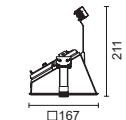

Punto Square Wall Washer

Trim **5623** Trimless **5624** Spot Light 10°
5625 **5626** Flood Light 40°
20/35/50/70W G12 CDM-T Metal halide
Control gear not included. To be ordered separately.
IP40 Safety Glass Included