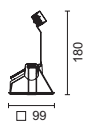

Micro Punto Square Wall Washer

Trim **5329** Trimless **5330**

35W GU10/ GZ10
10W GU10/ GZ10 LED
11W GU10/ GZ10 CFL

IP20

Micro Punto Square Wall Washer LED

Trim **RA11** Trimless **RA12**

With 10W Bridgelux high power LED 560lm
Inclusive of remote driver 100-240V 50/60Hz
LED in color code 55(warm white 3000K) or in code 88(natural white 4000K)
With reflector in code M(Medium beam 32) or in code F(Flood 45) or in code WF(Wide Flood 65)
Other LED color available upon request.

IP20