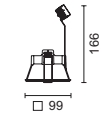

Micro Punto Square LED

Trim **RA09** Trimless **RA10**
With 10W Bridgelux high power LED 560lm
Inclusive of remote driver 100-240V 50/60Hz
LED in color code 93(warm white 3000K) or in code 89(natural white 4000K)
With reflector in code M(Medium beam 32°) or in code F(Flood 45°) or in code WF(Wide Flood 65°)
Other LED color available upon request.
IP20