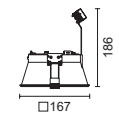

## Punto Square

Trim **5558** Trimless **5559**

75W 12V G53 AR111 Halogen 

15W 12V G53 AR111 LED 

Transformer not included. To be ordered separately.

IP20    