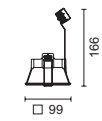

Micro Punto Square LED

Trim **RA09** Trimless **RA10**
With 10W Bridgelux high power LED 560lm
Inclusive of remote driver 100-240V 50/60Hz
LED in color code 93(warm white 3000K) or in code 89(natural white 4000K)
With reflector in code M(Medium beam 32°) or in code F(Flood 45°) or in code WF(Wide Flood 65°)
Other LED color available upon request.
IP20