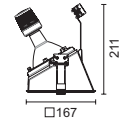

Punto Square Wall Washer

Trim **5623** Trimless **5624** Spot Light 10°
5625 **5626** Flood Light 40°
20/35/50/70W G12 CDM-T Metal halide
Control gear not included. To be ordered separately.
IP40 Safety Glass Included