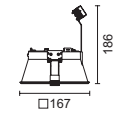

Punto Square

Trim **5552** Trimless **5557**

12W E27 PAR30 LED

IP20