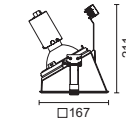

Punto Square Wall Washer

Trim **5623** Trimless **5624** Spot Light 10°
5625 **5626** Flood Light 40°
20/35/50/70W G12 CDM-T Metal halide
Control gear not included. To be ordered separately.
IP40 Safety Glass Included