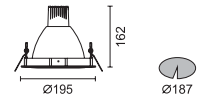

5683, 5134
USE PHILIPS CDM-T
G12 ONLY