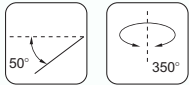

Roller

Colour
11 75

formalighting

Roller & Mini Roller

Recessed fully tiltable and rotatable downlights.

Features

- → Versatile aiming angle 0°-50° vertical tilting and 350° horizontal rotation adjustability.
- → Housing and trim made of die cast aluminum.
- → Reflector made of super-pure anodized aluminum.
- → Installation springs are suitable for ceiling thickness up to max 25mm.
- → Cable length L.500mm.
- → Transformer and control gear (either conventional or electronic) in pre-wired remote unit has to be ordered separately. Designed and manufactured to comply with European standard EN60598.

Applications

- → A comprehensive range of round fully adjustable downlights.
- → Great flexibility for interchangeable spaces.
- → For wall washing and highlighting.
- → Mini Roller version also available. Ideal for use in areas with less available ceiling surfaces or smaller spaces.
- → Multiple lamp types, including HID and Halogen.
- → Application areas: shopping malls, window display, corridors, retail, commercial, residential, restaurants, hotels, spas, showrooms, exhibits.