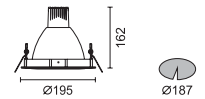

formalighting