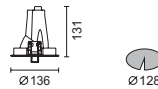

**Mini-Roller**

- 5145** 7W E27 PAR20 LED
- IP20

**Mini-Roller**

- 5146** 35W E27 PAR20(CDM-R) Metal halide
- Control gear not included. To be ordered separately.   
 IP20

Colour 11 75

**Roller Accessories Table**