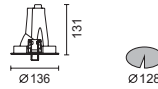

**Mini-Roller**

- 5145** 7W E27 PAR20 LED
- IP20

**Mini-Roller**

- 5146** 35W E27 PAR20(CDM-R) Metal halide
- Control gear not included. To be ordered separately.   
 IP20

Colour 11 75

**Roller Accessories Table**