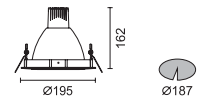

Roller

5137 70W E27 PAR30 (CDM-R) Metal halide

Control gear not included. To be ordered separately.
IP20