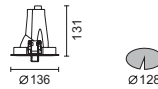

**Mini-Roller**

- 5145** 7W E27 PAR20 LED
- IP20

**Mini-Roller**

- 5146** 35W E27 PAR20(CDM-R) Metal halide
- Control gear not included. To be ordered separately.   
 IP20

Colour 11 75

**Roller Accessories Table**