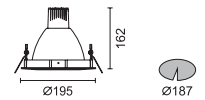

Roller

5136 12W E27 PAR30 LED

IP20