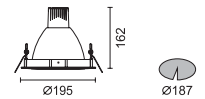

Roller

5340 35/70W GX8.5 CDM-R111 Metal halide

Control gear not included. To be ordered separately.
IP20