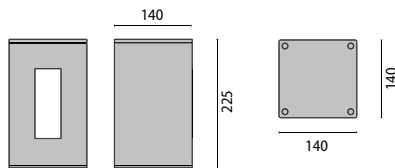

IK06 1J xx3

E27  
max 1x100W

**SIGNO 2WB**

**Halogen/Halogenlampen**

E27	max 1x100w HSG	GR3	I	<b>700124</b>
E27	max 1x100w HSG	AN2	I	<b>700125</b>

IK06 1J xx3

E27  
max 1x100W

PACKAGE SIZE / VERPACKUNGSMASSE

24 x 35 x 24 cm  
(master x 1)

DISTANCE BETWEEN FIXING HOLES / BOHRLOCHABSTAND

VERY NARROW BEAM  
LIGHT 2°  
PUNKTSTRAHLER 2°

NARROW BEAM  
LIGHT 15°  
ENGSTRAHLER 15°

**GR3**  
MAT METALLIC GREY  
GRAU METALLIC, MAT