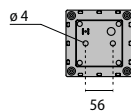

IK06 1J xx3

E27  
max 1x100W

**SIGNO 2WB**

**Halogen/Halogenlampen**

E27	max 1x100w HSG	GR3	I	<b>700124</b>
E27	max 1x100w HSG	AN2	I	<b>700125</b>

IK06 1J xx3

E27  
max 1x100W

PACKAGE SIZE / VERPACKUNGSMASSE

24 x 35 x 24 cm  
(master x 1)

DISTANCE BETWEEN FIXING HOLES / BOHRLOCHABSTAND

VERY NARROW BEAM  
LIGHT 2°  
PUNKTSTRAHLER 2°

NARROW BEAM  
LIGHT 15°  
ENGSTRAHLER 15°

**GR3**  
MAT METALLIC GREY  
GRAU METALLIC, MAT