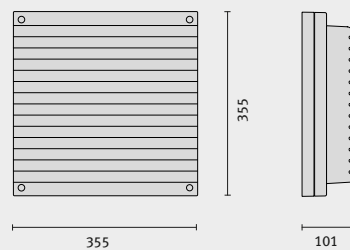

- 1 emergency - 1 hour
- 2 emergency - 2 hours
- 3 emergency - 3 hours
- 4 double switch-on