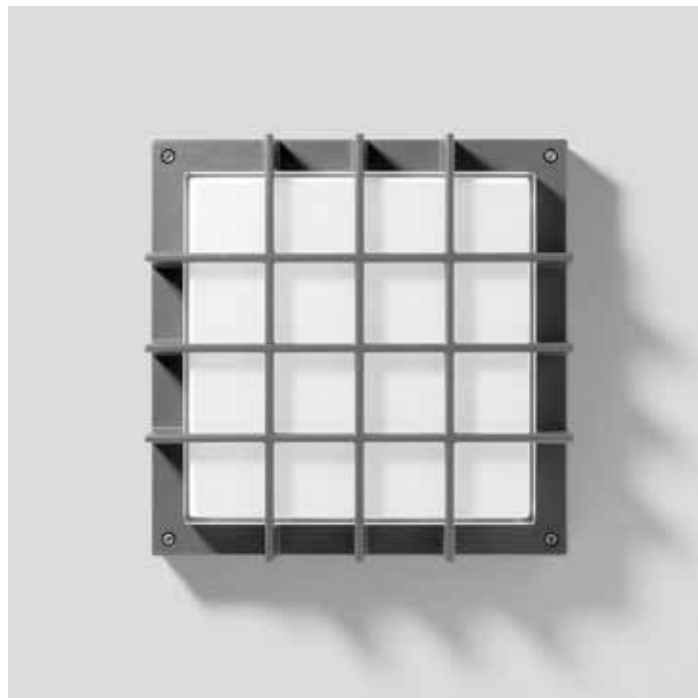

SUPERBLIZ/G

SUPERBLIZ/G

	E27	max 2x33 W FBT
	2G11	2x18 W FSD
	GX24q-3	1x32 W FSM

SUPERBLIZ/G EM/3P

	GX24q-3	1x32 W FSM

lampholder	W	ILCOS	colour	class	IP		Kelvin		Cos φ	$\geq 0,9$	EEL	code	notes

SUPERBLIZ/G

E27	max 2x33 W	FBT	GR3	I	65	•							IK07 2J xx5	301581
E27	max 2x33 W	FBT	AN3	I	65	•							IK07 2J xx5	301582
E27	max 2x33 W	FBT	RB1	I	65	•							IK07 2J xx5	301583

Fluorescent - electronic ballast 220/240 V 50/60 Hz

2G11	2x18 W	FSD	GR3	I	65	•							IK07 2J xx5	• A2	301584	
2G11	2x18 W	FSD	AN3	I	65	•							IK07 2J xx5	• A2	301585	
2G11	2x18 W	FSD	RB1	I	65	•							IK07 2J xx5	• A2	301586	
2G11	2x18 W	FSD	GR3	I	65	•							IK07 2J xx5	• A2	301587	
2G11	2x18 W	FSD	AN3	I	65	•							IK07 2J xx5	• A2	301588	
2G11	2x18 W	FSD	RB1	I	65	•							IK07 2J xx5	• A2	301589	
GX24q-3	1x32 W	FSM	GR3	I	65	•							IK07 2J xx5	• A2	301575	
GX24q-3	1x32 W	FSM	AN3	I	65	•							IK07 2J xx5	• A2	301576	
GX24q-3	1x32 W	FSM	RB1	I	65	•							IK07 2J xx5	• A2	301577	

SUPERBLIZ/G EM/3P

Emergency - electronic ballast

GX24q-3	1x32 W	FSM	GR3	I	65	•							IK07 2J xx5	• A2	301578	
GX24q-3	1x32 W	FSM	AN3	I	65	•							IK07 2J xx5	• A2	301579	
GX24q-3	1x32 W	FSM	RB1	I	65	•							IK07 2J xx5	• A2	301580	

GR3

AN3

RB1