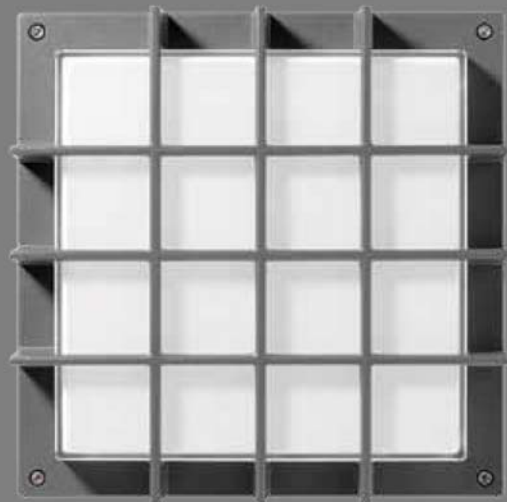

## **SUPERBLIZ**

design R. Fiorato, F. Pagliarini

Range of indoor and outdoor wall and ceiling mounted fittings for general area lighting supplied with different screen options.

SUPERBLIZ comprises a pressed glass cover internally painted.

An opal polycarbonate version is available as an alternative, which provides a high level of resistance to mechanical impact IK10.

The clean contemporary geometric lines and range of colours makes the SUPERBLIZ suitable for a variety of residential and public area lighting.