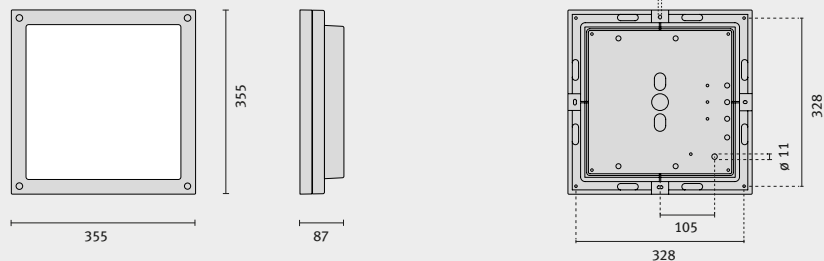

SUPERBLIZ

SUPERBLIZ

	E27	max 2x33 W FBT
	2G11	2x18 W FSD
	GX24q-3	1x32 W FSM

SUPERBLIZ EM/3P

	GX24q-3	1x32 W FSM

Wall and ceiling mounted indoor or outdoor fitting comprising:

- → Painted die-cast aluminium body, ring, cage and grid
- → Pressed glass diffuser, painted inside
- → White painted steel gear tray
- → Silicone gasket
- → Stainless steel fastening screws
- → The DA models are dual circuit switching versions, designed with two ballasts in parallel, for two separate power lines
- → The EM/3P version is a 3hr self contained maintained emergency fitting complete with two 3 cell 3.6V 4Ah NiCd + 2Cell 2.4V 4Ah NiCd. Charging time 24hr
- → Polycarbonate diffuser available as an accessory to be ordered separately

lampholder	W	ILCOS	colour	class	IP		Kelvin		Cos φ ≥ 0,9	EEL	code	notes

SUPERBLIZ

E27	max 2x33 W	FBT	GR3	I	65	•					IK07 2J xx5	A2	301566
E27	max 2x33 W	FBT	AN3	I	65	•					IK07 2J xx5	A2	301567
E27	max 2x33 W	FBT	RB1	I	65	•					IK07 2J xx5	A2	301568

Fluorescent - electronic ballast 220/240 V 50/60 Hz

2G11	2x18 W	FSD	GR3	I	65	•					IK07 2J xx5	A2	301569
2G11	2x18 W	FSD	AN3	I	65	•					IK07 2J xx5	A2	301570
2G11	2x18 W	FSD	RB1	I	65	•					IK07 2J xx5	A2	301571
2G11	2x18 W	FSD	GR3	I	65	•					IK07 2J xx5	A2	301572
2G11	2x18 W	FSD	AN3	I	65	•					IK07 2J xx5	A2	301573
2G11	2x18 W	FSD	RB1	I	65	•					IK07 2J xx5	A2	301574
GX24q-3	1x32 W	FSM	GR3	I	65	•					IK07 2J xx5	A2	301560
GX24q-3	1x32 W	FSM	AN3	I	65	•					IK07 2J xx5	A2	301561
GX24q-3	1x32 W	FSM	RB1	I	65	•					IK07 2J xx5	A2	301562

SUPERBLIZ EM/3P

Emergency - electronic ballast

GX24q-3	1x32 W	FSM	GR3	I	65	•					IK07 2J xx5	A2	301563
GX24q-3	1x32 W	FSM	AN3	I	65	•					IK07 2J xx5	A2	301564
GX24q-3	1x32 W	FSM	RB1	I	65	•					IK07 2J xx5	A2	301565

description	colour code
Polycarbonate diffuser pc SUPERBLIZ	310255

GR3 AN3 RB1