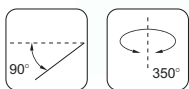

Swinger

Colour  11  75

Swinger
Retractable and adjustable recessed downlights.

- Features**
- "Pull down" feature enables a full 90° vertical tilting and 350° horizontal rotation.
 - Tilting angle can be positioned and locked by the allen key.
 - Housing made of die cast aluminium.
 - Stirrup made of heat resistance thermoplastic.
 - Reflector made of super pure anodized aluminium.
 - Installation springs are suitable for ceiling thickness up to max 25mm.
 - Cable length L. 500mm.
 - Transformer or control gear (either conventional or electronic) in pre-wired remote unit has to be ordered separately.
 - Designed and manufactured to comply with European standard EN 60598.