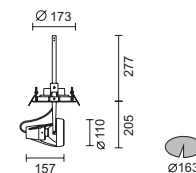

Swinger

5141

75W 12V G53 AR111
15W 12V G53 AR111 LED
Transformer not included. To be ordered separately.
IP20