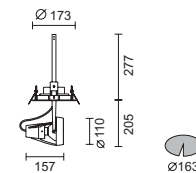

Swinger

5142

Spot Light 10°

5198

Flood Light 40°

35/50/70/100W G12 CDM-T Metal halide 
Control gear not included. To be ordered separately.
IP40     Safety glass & glare shield included.

Swinger

5163

12W E27 PAR 30 LED 
IP20   

Swinger

5238

35/70W GX8.5 CDM-R111 Metal halide 
Control gear not included. To be ordered separately.
IP20   

Mini-Swinger

5143 50W 12V GU5.3 MR16 
 10W 12V GU5.3 MR16 LED 
 Transformer not included. To be ordered separately.
 IP20   
5675 20/35W GX10 MR16 Metal halide 
 Control gear not included. To be ordered separately.
 IP20   