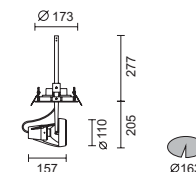

Swinger

5142

Spot Light 10°

5198

Flood Light 40°

35/50/70/100W G12 CDM-T Metal halide 
Control gear not included. To be ordered separately.
IP40     Safety glass & glare shield included.

Swinger

5163

12W E27 PAR 30 LED 
IP20   

Swinger

5238

35/70W GX8.5 CDM-R111 Metal halide 
Control gear not included. To be ordered separately.
IP20   

Mini-Swinger

5143 50W 12V GU5.3 MR16 
 10W 12V GU5.3 MR16 LED 
 Transformer not included. To be ordered separately.
 IP20   
5675 20/35W GX10 MR16 Metal halide 
 Control gear not included. To be ordered separately.
 IP20   