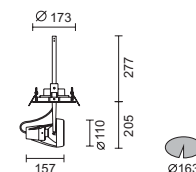

Swinger

5140

70W E27 PAR30 (CDM-R) Metal halide 
Control gear not included. To be ordered separately.
IP20   

Swinger

5141

75W 12V G53 AR111 
15W 12V G53 AR111 LED 
Transformer not included. To be ordered separately.
IP20   