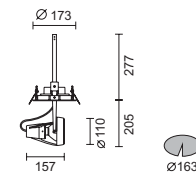

Swinger

5142

Spot Light 10°

5198

Flood Light 40°

35/50/70/100W G12 CDM-T Metal halide 
Control gear not included. To be ordered separately.
IP40     Safety glass & glare shield included.

Swinger

5163

12W E27 PAR 30 LED 
IP20   

Swinger

5238

35/70W GX8.5 CDM-R111 Metal halide 
Control gear not included. To be ordered separately.
IP20   

Mini-Swinger

5143 50W 12V GU5.3 MR16 
 10W 12V GU5.3 MR16 LED 
 Transformer not included. To be ordered separately.
 IP20   
5675 20/35W GX10 MR16 Metal halide 
 Control gear not included. To be ordered separately.
 IP20   