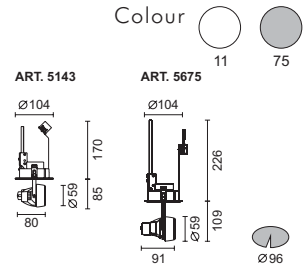

Swinger

Colour  11  75

Swinger
Retractable and adjustable recessed downlights.

- Features**
- "Pull down" feature enables a full 90° vertical tilting and 350° horizontal rotation.
 - Tilting angle can be positioned and locked by the allen key.
 - Housing made of die cast aluminium.
 - Stirrup made of heat resistance thermoplastic.
 - Reflector made of super pure anodized aluminium.
 - Installation springs are suitable for ceiling thickness up to max 25mm.
 - Cable length L. 500mm.
 - Transformer or control gear (either conventional or electronic) in pre-wired remote unit has to be ordered separately.
 - Designed and manufactured to comply with European standard EN 60598.

12W E27 PAR 30 LED 
IP20   

Swinger

5238

35/70W GX8.5 CDM-R111 Metal halide 
Control gear not included. To be ordered separately.
IP20   

Mini-Swinger

5143 50W 12V GU5.3 MR16 
 10W 12V GU5.3 MR16 LED 
 Transformer not included. To be ordered separately.
 IP20   
5675 20/35W GX10 MR16 Metal halide 
 Control gear not included. To be ordered separately.
 IP20   

Accessories

Coloured Filters
 Available in colours 25, 42, 55, 85

Honeycomb Louvre
 Available in colour 10

Reflector
 Filter for elliptical distribution of the light flow.
 Available in colour 41