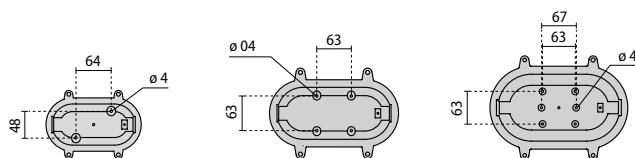

DISTANCE BETWEEN FIXING HOLES / BOHRLOCHABSTAND

BR1
POLISHED BRASS
NATURBELASSENES MESSING