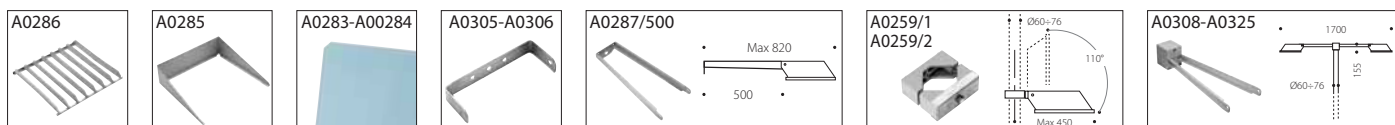

ACCESSORIES

Code	Denomination	Colour	Description
14043294	A0286	94	External anti-glare louvre painted aluminium grey.
14043194	A0285	94	External steel cowl painted aluminium grey.
14042920	A0283		WIN 01 frosted glass optional replacement for standard clear glass.
14043020	A0284		WIN 01 frosted glass supplement to be ordered together with the fitting for factory fitted option.
14048104	A0305		WIN 01 mounting bracket in stainless steel.
14048204	A0306		WIN 01 supplement for stainless steel mounting bracket to be ordered together with the fitting.
14043394	A0287/500	94	500mm wall mounting extension arm in sheet steel painted aluminium grey.
14029094	A0259/1	94	Single WIN 01 die-cast aluminium sliding pole clamp painted aluminium grey suitable for Ø60-76mm poles.
14047194	A0259/2	94	Twin WIN 01 die-cast aluminium sliding pole clamp painted aluminium grey suitable for Ø60-76mm poles.
14048894	A0308/1	94	Single WIN 01 pole top fitting and outreach arm for 60-76mm poles. Aluminium pole top and steel outreach arm, painted aluminium grey.
14049094	A0308/2-90°	94	Twin WIN 01 aluminium pole top fitting and steel outreach arm for Ø60-76mm poles, installed at 90°. Finished painted aluminium grey.
14048994	A0308/2-180°	94	Twin WIN 01 aluminium pole top fitting and steel outreach arm for Ø60-76mm poles, installed at 180°. Finished painted aluminium grey.
14049194	A0308/3-90°	94	Three WIN 01 aluminium pole top fitting and steel outreach arm for Ø60-76mm poles, installed at 90°. Finished painted aluminium grey.
14050294	A0325/3-120°	94	Three WIN 01 aluminium pole top fitting and steel outreach arm for Ø60-76mm poles, installed at 120°. Finished painted aluminium grey.
14049294	A0308/4	94	Four WIN 01 aluminium pole top fitting and steel outreach arm for Ø60-76mm poles, installed at 90°. Finished painted aluminium grey.