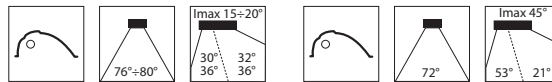

WIN 01/A Asymmetrical reflector

Lampholder	W	Ilcos	*K	Optic	Colour	Class	Wiring	EEl =	Cosp ≥ 0,9	Code	Notes
RX7s	70W	SD-MD		A	94	I	CR			• 05126394	
RX7s	150W	SD-MD		A	94	I	CR			• 05126494	
RX7s	70W	SD-MD		A45°	94	I	CR			• 05226094	
RX7s	150W	SD-MD		A45°	94	I	CR			• 05226194	
RX7s	70W	MD		A	94	I	CRL			• 07014594	⚡
RX7s	150W	MD		A	94	I	CRL			• 07014694	⚡

⚡ Fittings supplied complete with lamp.