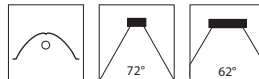

WIN 01/S Symmetrical reflector

Lampholder	W	Ilcos	*K	Optic	Colour	Class	Wiring	EEl =	Cosp ≥ 0,9	Code	Notes
RX7s	70W	SD-MD		S	94	I	CR			• 05144894	
RX7s	150W	SD-MD		S	94	I	CR			• 05144994	
RX7s	70W	MD			94	I	CRL			• 07017294	⚡
RX7s	150W	MD			94	I	CRL			• 07017394	⚡

⚡ Fittings supplied complete with lamp.