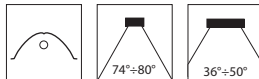

WIN 02/S Symmetrical reflector

Lampholder	W	Ilcos	*K	Optic	Colour	Class	Wiring	EEL =	Cosp ≥ 0,9	Code	Notes
E40	150W	ST-MT		S	94	I	CR			• 05143494	
E40	250W	ST-MT		S	94	I	CR			• 05143594	
E40	400W	ST-MT		S	94	I	CR			• 05143694	
E40	250W	MT*		S	94	I	CR			• 05143794	*for lampe HPI-T
E40	400W	MT*		S	94	I	CR			• 05143894	*for lampe HPI-T
E40	250W	ST		S	94	I	CRL			• 07017894	☼
E40	400W	ST		S	94	I	CRL			• 07017994	☼
E40	250W	MT*		S	94	I	CRL			• 07018094	☼ *for lampe HPI-T
E40	400W	MT*		S	94	I	CRL			• 07018194	☼ *for lampe HPI-T

☼ Fittings supplied complete with lamp.