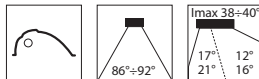

WIN 02/A Asymmetrical reflector

Lampholder	W	Ilcos	*K	Optic	Colour	Class	Wiring	EEL =	Cosp ≥ 0,9	Code	Notes
E40	150W	ST-MT		A	94	I	CR			• 05144094	
E40	250W	ST-MT		A	94	I	CR			• 05144194	
E40	400W	ST-MT		A	94	I	CR			• 05144294	
E40	250W	MT*		A	94	I	CR			• 05144394	*for lampe HPI-T
E40	400W	MT*		A	94	I	CR			• 05144494	*for lampe HPI-T
E40	250W	ST		A	94	I	CRL			• 07018294	☼
E40	400W	ST		A	94	I	CRL			• 07018394	☼
E40	250W	MT*		A	94	I	CRL			• 07018494	☼ *for lampe HPI-T
E40	400W	MT*		A	94	I	CRL			• 07018594	☼ *for lampe HPI-T

☼ Fittings supplied complete with lamp.