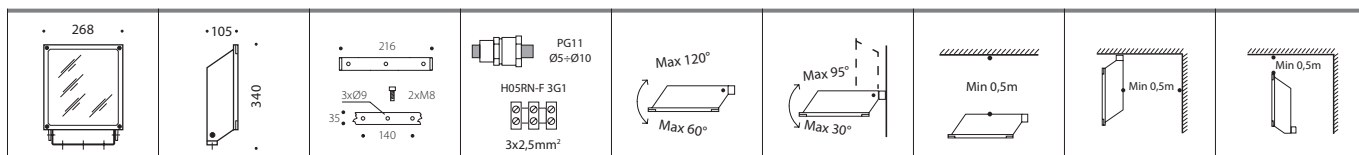

WIN 01/LED 7000° K

Lampholder	W	Ilcos	*K	Optic	Colour	Class	Wiring	EELI =	Cosp ≥ 0,9	Code	Notes
n.36 led 350mA	39,6W		7000°	C 12°	94	I	ETRC			06018594	
n.36 led 350mA	39,6W		7000°	C 25°	94	I	ETRC			06018894	
n.36 led 350mA	39,6W		7000°	C 45°	94	I	ETRC			06019194	
n.36 led 350mA	39,6W		7000°	ELL 45°x15°	94	I	ETRC			06019494	
n.36 led 350mA	39,6W		7000°	ELL 15°x45°	94	I	ETRC			06022994	
n.36 led 350mA	39,6W		7000°	A 6°	94	I	ETRC			06019794	

Lens	C 12°	C 25°	C 45°
ØA	560	1120	2015
ØB	1120	2240	4030
ØC	1680	3660	6045
ØD	2240	4480	8100

Lens	A 6°
bxx/A	2420 x 700
bxx/B	4840 x 1400
bxx/C	7260 x 2100
bxx/D	9680 x 2800

Lens	ELL 45°x15°
bxx/A	1730 x 535
bxx/B	3460 x 1070
bxx/C	5190 x 1605
bxx/D	6920 x 2140

Lens	ELL 15°x45°
bxx/A	535 x 1730
bxx/B	3460 x 1070
bxx/C	1605 x 5190
bxx/D	2140 x 6920

WIN 01/LED 3000° K

Lampholder	W	Ilcos	*K	Optic	Colour	Class	Wiring	EELI =	Cosp ≥ 0,9	Code	Notes
n.36 led 350mA	39,6W		3000°	C 12°	94	I	ETRC			06018694	
n.36 led 350mA	39,6W		3000°	C 25°	94	I	ETRC			06018994	
n.36 led 350mA	39,6W		3000°	C 45°	94	I	ETRC			06019294	
n.36 led 350mA	39,6W		3000°	ELL 45°x15°	94	I	ETRC			06019594	
n.36 led 350mA	39,6W		3000°	ELL 15°x45°	94	I	ETRC			06023094	
n.36 led 350mA	39,6W		3000°	A 6°	94	I	ETRC			06019894	

WIN 01/LED

Lampholder	W	Ilcos	*K	Optic	Colour	Class	Wiring	EELI =	Cosp ≥ 0,9	Code	Notes
n.36 led 350mA	39,6W		●	C 12°	94	I	ETRC			06018794	
n.36 led 350mA	39,6W		●	C 25°	94	I	ETRC			06019094	
n.36 led 350mA	39,6W		●	C 45°	94	I	ETRC			06019394	
n.36 led 350mA	39,6W		●	ELL 45°x15°	94	I	ETRC			06019694	
n.36 led 350mA	39,6W		●	ELL 15°x45°	94	I	ETRC			06023194	
n.36 led 350mA	39,6W		●	A 6°	94	I	ETRC			06019994