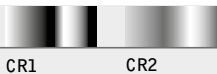

lampholder	W	ILCOS	colour	class	IP	Kelvin	$\text{Cos } \phi \geq 0,9$	EEL	code	notes

	ZERO 1 LED										
	LED voltage										
	1 LED - 0,3 W	CR1	III	44	• 6000	IK02 0,20J xx0			700246		
	1 LED - 0,3 W	CR2	III	44	• 6000	IK02 0,20J xx0			700245		
	ZERO 2 LED 90°										
	LED voltage										
	2 LED 90° - 0,6 W	CR1	III	44	• 6000	IK02 0,20J xx0			700248		
	2 LED 90° - 0,6 W	CR2	III	44	• 6000	IK02 0,20J xx0			700247		
	ZERO 2 LED 180°										
	LED voltage										
	2 LED 180° - 0,6 W	CR1	III	44	• 6000	IK02 0,20J xx0			700250		
	2 LED 180° - 0,6 W	CR2	III	44	• 6000	IK02 0,20J xx0			700249		
	ZERO 4 LED										
	LED voltage										
	4 LED - 1,2 W	CR1	III	44	• 6000	IK02 0,20J xx0			700252		
	4 LED - 1,2 W	CR2	III	44	• 6000	IK02 0,20J xx0			700251		

If information about Kelvin degrees is provided, this means that the lamp is included.

description	colour	code
Driver kit with voltage 220/240 V 12 V DC 10 W		700243
Driver kit with voltage 220/240 V 12 V DC 3 W		700242
Driver kit with voltage 220/240 V 12 V DC 40 W		700244