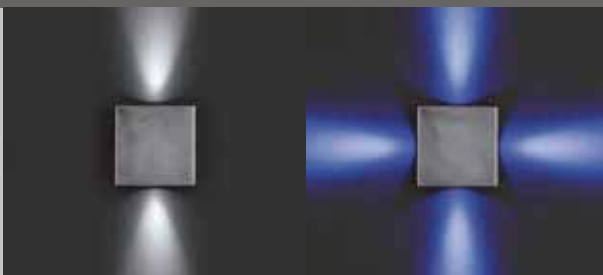

# ZERO

design Roberto Fiorato - Franco Pagliarini

Range of LED luminaires for indoors and outdoors, with light beams directed in four different combinations. ZERO has a plastic base and a cover in polished or satin finish aluminium. Each luminaire is provided with a blue screen to produce coloured light. ZERO's compact size makes it particularly suitable for accent lighting.

## ZERO 4 LED

4 LED - 1,2 W

Series of indoor or outdoor wall mount luminaires, comprising:

- Techno-polymer body
- Aluminium cover
- Stainless steel locking screws
- Anti-oxidisation treatment
- Each luminaire is supplied with a blue filter to create a coloured light