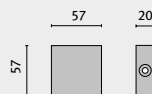

lampholder	W	ILCOS	colour	class	IP	Kelvin	$\text{Cos } \phi \geq 0,9$	EEL	code	notes

	ZERO 1 LED										
	LED voltage										
	1 LED - 0,3 W	CR1	III	44	• 6000	IK02 0,20J xx0			700246		
	1 LED - 0,3 W	CR2	III	44	• 6000	IK02 0,20J xx0			700245		
	ZERO 2 LED 90°										
	LED voltage										
	2 LED 90° - 0,6 W	CR1	III	44	• 6000	IK02 0,20J xx0			700248		
	2 LED 90° - 0,6 W	CR2	III	44	• 6000	IK02 0,20J xx0			700247		
	ZERO 2 LED 180°										
	LED voltage										
	2 LED 180° - 0,6 W	CR1	III	44	• 6000	IK02 0,20J xx0			700250		
	2 LED 180° - 0,6 W	CR2	III	44	• 6000	IK02 0,20J xx0			700249		
	ZERO 4 LED										
	LED voltage										
	4 LED - 1,2 W	CR1	III	44	• 6000	IK02 0,20J xx0			700252		
	4 LED - 1,2 W	CR2	III	44	• 6000	IK02 0,20J xx0			700251		

If information about Kelvin degrees is provided, this means that the lamp is included.

description	colour	code
Driver kit with voltage 220/240 V 12 V DC 10 W		700243
Driver kit with voltage 220/240 V 12 V DC 3 W		700242
Driver kit with voltage 220/240 V 12 V DC 40 W		700244