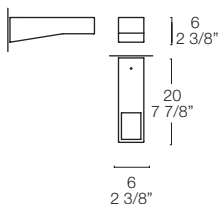

ALIAS 35 2 x 18W G24q-2

Polycarbonato trasparente sabbiato internamente / Transparent polycarbonate, sanded internally / Polycarbonato trasparente sablé à l'intérieur / Transparentes Polykarbonat, innen sandgestrahlt / Polycarbonato transparente con lado interno arenado / Ромированный металл или лакирован.

Montatura/Construction/Armature/Gestell/Soporte/ОПРАВА

Acciaio satinato, metallo cromato o metallo laccato bianco / Satinized steel, chromed metal or white lacquered metal / Acier satiné, métal chromé ou métal laqué blanc / Matter Stahl, Verchromtes Metall oder Weiß lackiertes Metall / Acero satinado, metal cromado o metal lacado blanco / Сталь матовая, хромированный металл или лакированный белый.

Parete/Wall lamp/Applique/Wandleuchte/Aplique/Бра

Diffusore/Diffuser/Diffuseur/Schirm/Difusor/ПЛАФОН

Montatura/Construction/Armature/Gestell/Soporte/ОПРАВА

1 x 150W alogena B15d