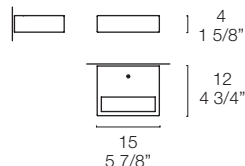

Parete/Wall lamp/Applique/Wandleuchte/Aplique/Бра

Diffusore/Diffuser/Diffuseur/Schirm/Difusor/ПЛАФОН

Montatura/Construction/Armature/Gestell/Soporte/ОПРАВА

1 x max 150W alogena lineare - R7s 80 mm