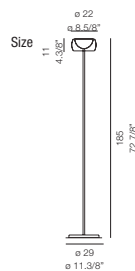

Aura

Design: Mauro Marzotto

Lampada da terra

Diffusore:

Vetro soffiato cristallo.

Montatura:

Metallo cromato lucido, base in vetro colato cristallo lucido.

TYPE: Floor lamp.
DIFFUSER: Blown glass available in crystall.
CONSTRUCTION: Chromed and polished metal. Base in uncoloured polished glass.

Light 1 x max 250W R7s 114 mm