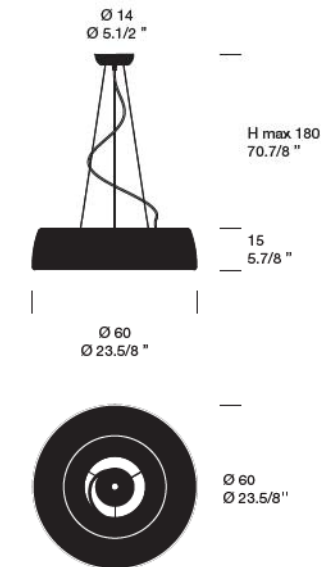

AXEL

Colore/Color ●

1 x 55W 2GX13 T5 ○

LED 36W 3000K 2600lm

Certificazioni/Certifications

AXEL

LED 36W 3000K 2600lm

Certificazioni/Certifications