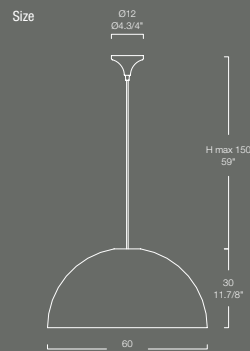

Light 1 x max 100W E27

1 x max 150W E27

1 x max 30W E27 PL-EL/T

sei un passionale
o ami il rigore?

are you passionate or do you love rigour?