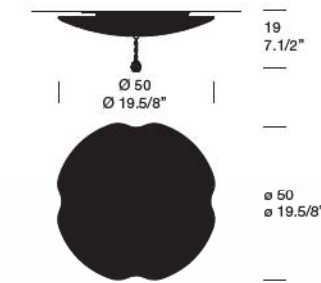

max 4 x 48W G9

Certificazioni/Certifications

CHARME P-PL 50

max 1 x 22W + 1 x 40W 2GX13

Certificazioni/Certifications

CHARME P-PL 50

CHARME P-PL 35