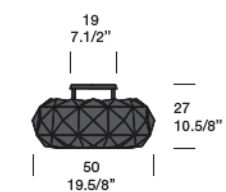

DELUXE 50 PL