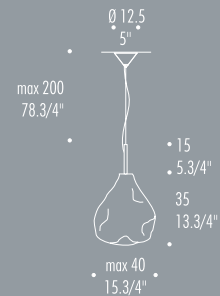

AL max 1x100W-250V-E27