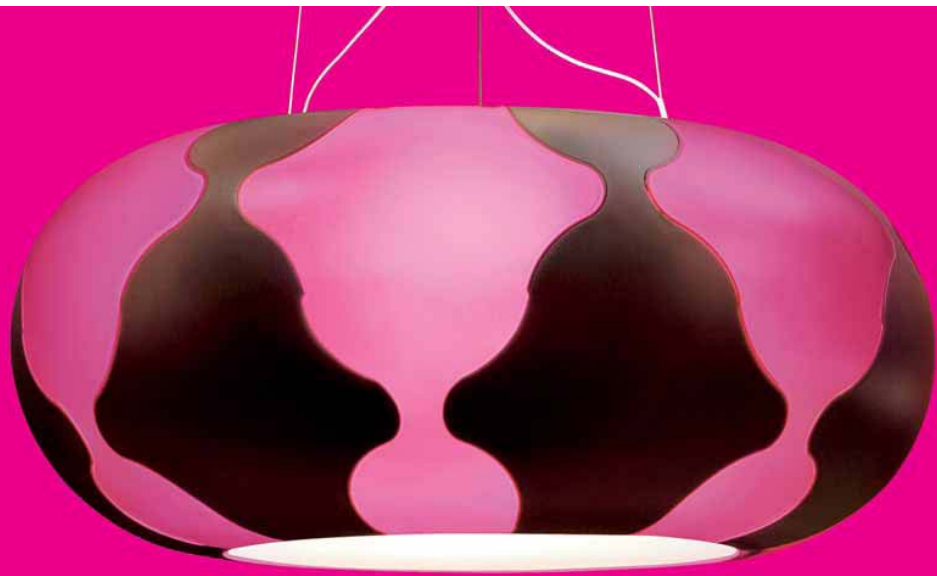

HIRIVOLTO

FLAN
DESIGN ARCH