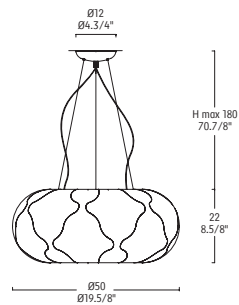

FLAN S

1 x 200W R7s 114mm

CE IP 20