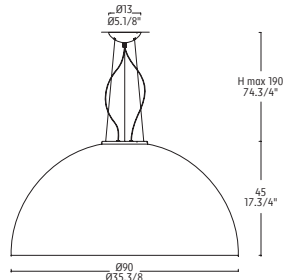

COUPOLE S

1 x 300W R7s 114mm

CE IP 20