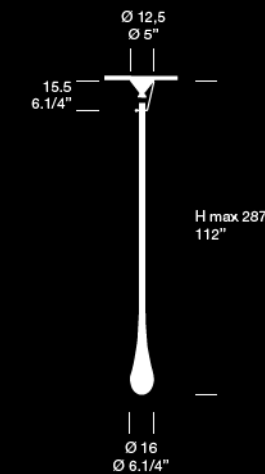

GLÒ INCASSO - RECESSED

Colori/Colors	○ ● ● ● ●
1 x 50W-12V-GU5.3	🔊
1 x 50W-GU10	🔊
1 x 35W-GX10 MT35 BRITE SPOT HQI	🔊
Certificazioni/Certifications	PCP IP20 CE

PLAFONE
CEILING
DECKENLAMPE
PLAFOND
PLAFÓN