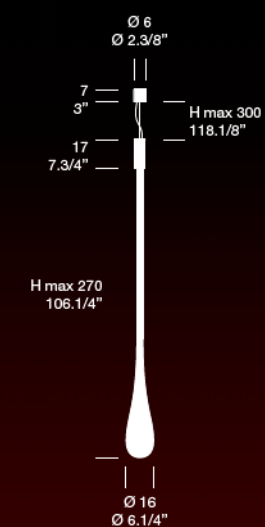

GLÒ S

Colori/Colors

1 x 50W GU10

1 x 50W 12V GU5.3

Certificazioni/Certifications

GLÒ S/I

Colori/Colors

1 x 50W GU10

1 x 50W 12V GU5.3

1 x 35W GX10 BRITE SPOT

Certificazioni/Certifications

GLÒ S

GLÒ S/I