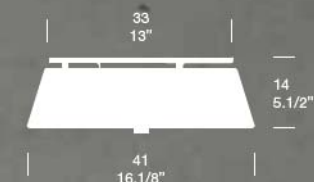

Certificazioni/Certifications

LILITH PL 70

Colori/Colors

6 x max 30W E27

6 x 23W E27 PL - EL/T

Certificazioni/Certifications

LILITH PL 40

LILITH PL 55