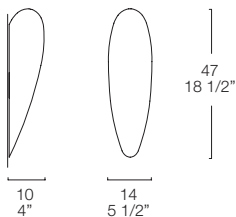

MESSALINA

Design Ufficio Stile I Tre

Diffusore/Diffuser/Diffuseur/Schirm/Difusor/ПЛАФОН

Vetro soffiato, incamiciato e satinato / Satin-finish layered and blown glass / Verre soufflé, enchemisé et satiné / Mundgeblasenes geschichtetes und satiniertes Glas / Cristal soplado, encamisado y satinado / Стекло матовое.

Colore diffusore/Diffuser colour/Couleur du Diffuseur/Farbe des schirm/Color difusor/ЦВЕТ ПЛАФОНА

Ambra o bianco / White or amber / Blanc ou ambre / Weiß oder Ambra / Blanco o ámbar / Белое или янтарь.

Montatura/Construction/Armature/Gestell/Soporte/ОПРАВА

Metallo laccato bianco / White lacquered metal / Métal verni blanc / Weiß lackiertes Metall / Metal barnizado blanco / Белый лакированный металл с хромированными деталями.

MESSALINA

pagina/page 84

Parete/Wall lamp/Applique/Wandleuchte/Aplique/Бра

Diffusore/Diffuser/Diffuseur/Schirm/Difusor/ПЛАФОН ☐

Montatura/Construction/Armature/Gestell/Soporte/ОПРАВА ☐

2 x max 60W opaline E14