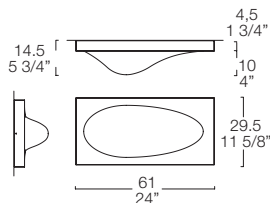

MIMESIS 61

pagina/page 86

Parete-soffitto/Wall-ceiling lamp/Applique-plafonnier/Wand-Deckenleuchte/ Applique-plafón/на стены-потолок

Diffusore/Diffuser/Diffuseur/Schirm/Difusor/ПЛАФОН ☐

Montatura/Construction/Armature/Gestell/Soporte/ОПРАВА ☐

2 x 24W G5 T5