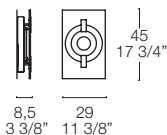

Lastra in plexiglass trasparente serigrafata. Disponibili su richiesta i filtri colorati arancio, azzurro, fucsia e giallo / Screen-printed transparent plexiglas plate. On request coloured filters are available in orange, sky-blue, fuchsia and yellow / Plaque de plexiglas transparente sérigraphiée. Disponibles sur demande, filtres teintés orange, bleu ciel, fuchsia et jaune / Aus transparentem Plexiglas mit Siebdruckaufdruck. Auf Wunsch auch mit farbigen Filtern in Orange, Hellblau, Violett und Gelb erhältlich / Plancha de plexiglas transparente serigrafada. Disponibles sobre pedido los filtros de color naranja, azul, fucsia y amarillo / Прозрачная пластина из гравированного плексиглаза. Имеются в продаже фильтры следующих цветов: оранжевый, голубой, малиновый и желтый.

Montatura/Construction/Armature/Gestell/Soporte/ОПРАВА

Metallo laccato grigio artico / Lacquered metal arctic grey / Métal laqué gris arctique / Metall mit Lackierung in Arktisch-Grau / Metal lacado gris ártico / Лакированный металл цвета льда.

0-SOUND 1

pagina/page 22

Parete-soffitto/Wall-ceiling lamp/Applicque-plafonnier/Wand-Deckenleuchte/
Aplicque-plafón/на стены-потолок

Diffusore/Diffuser/Diffuseur/Schirm/Difusor/ПЛАФОН ☐

Montatura/Construction/Armature/Gestell/Soporte/ОПРАВА ☒

1 x 22 W - 2GX13 circolina fluorescente T5