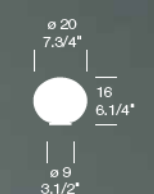

SPHERA T3/20