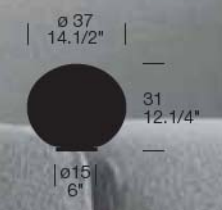

SPHERA T3/37