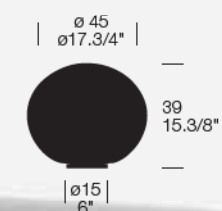

Lampade da appoggio
con diffusore in vetro soffiato
satinato bianco.
Strutture in metallo cromato.

SPHERA
DESIGN / MATTEO THUN

- Table lamps with white blown glass diffuser. Metal structures in polished chrome - Tischleuchten mit Diffusor aus mundgeblasenem satiniertem weißem Glas. Strukturen aus verchromtem Metall - Lampes de table avec le diffuseur en verre soufflé satiné blanc. Structures en métal chromé - Lámparas de sobremesa con Difusor en vidrio soplado satinado blanco. Estructuras en metal cromado - Напольные светильники с диффузором из белого сатнированного дутого стекла. Металлические хромированные структуры -

SPHERA T3/45

Colore/Color ☒ ☐

AL max 1 x 150W-220/240V-E27 + dimmer

Certificazioni/Certifications

SPHERA T3/37

Colore/Color ☒ ☐

AL max 1 x 150W-220/240V-E27 + dimmer

Certificazioni/Certifications

SPHERA T3/45