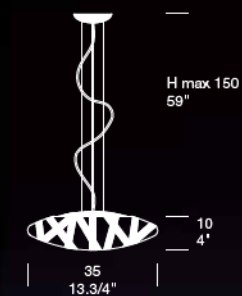

X-RAY S65

Colore/Color ☐

3 x 46W E27

3 x 23W E27 PL-EL/T

Certificazioni/Certifications

X-RAY S35