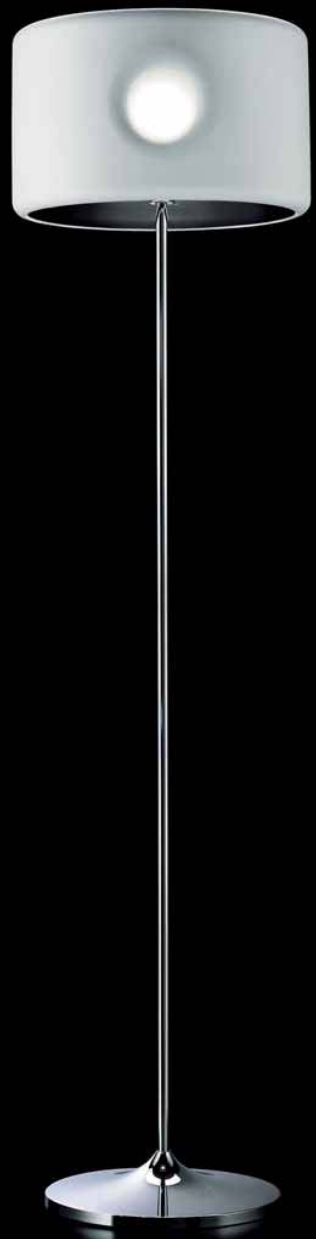

ZOOM
DESIGN VALEF
E Y12 DESIGN

RIO COMETTI