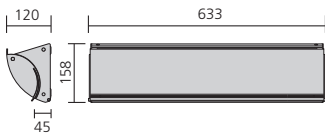

EOLO 630

Wall luminaire

Wall luminaire for direct and indirect lighting for TC-L and T5 lamps. Housing made of extruded aluminium profile. Die-cast aluminium end caps powder-coated in grey metallic. Top cover made of clear glass, lower cover made of frosted glass. Incl. aluminium reflector. Max. weight: 4,1 kg

Version	matt grey	Length x width x height	Socket type
TC-L 55 W + T5 14 W c/w HF ballast	006390	633 x 120 x 158 mm	2G11
T5 24 W + T5 14 W c/w HF ballast	006326	633 x 120 x 158 mm	G5

EOLO 950

Wall luminaire

Wall luminaire for direct and indirect lighting for T5 lamps. Housing made of anodised extruded aluminium profile. Die-cast aluminium end caps powder-coated in grey metallic. Top cover made of clear glass, lower cover made of frosted glass. Incl. aluminium reflector. Max. weight: 5,8 kg

Version	matt grey	Length x width x height	Socket type
T5 39 W + T5 14 W c/w HF ballast	006330	950 x 120 x 158 mm	G5