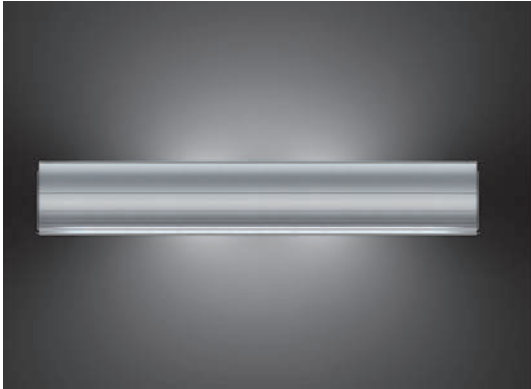

## EOLO

Wall luminaire

- Housing made of anodised aluminium profile, end caps and frame made of die-cast aluminium powder-coated in grey metallic
- Top cover made of clear glass, lower cover made of frosted glass
- Aluminium reflector
- Eolo 950 is also with emergency kit (single battery) deliverable.
- Ideal lighting for hotels, offices and hospitals as harmonic floor or bedside light
- Available with dimmable HF ballast or emergency kits on request
- Luminaire also available in white on request

### Wall luminaire

Wall luminaire for direct and indirect lighting for TC-L and T5 lamps. Housing made of extruded aluminium profile. Die-cast aluminium end caps powder-coated in grey metallic. Top cover made of clear glass, lower cover made of frosted glass. Incl. aluminium reflector. Max. weight: 4,1 kg

### Wall luminaire

Wall luminaire for direct and indirect lighting for T5 lamps. Housing made of anodised extruded aluminium profile. Die-cast aluminium end caps powder-coated in grey metallic. Top cover made of clear glass, lower cover made of frosted glass. Incl. aluminium reflector. Max. weight: 5,8 kg

# EOLO 950 EM/P

Wall luminaire with emergency kit

Wall luminaire for direct and indirect lighting for T5 lamps with emergency kit (2h). Housing made of anodised extruded aluminium profile. Die-cast aluminium end caps powder-coated in grey metallic. Top cover made of clear glass, lower cover made of frosted glass. Incl. aluminium reflector. Max. weight: 7,0 kg