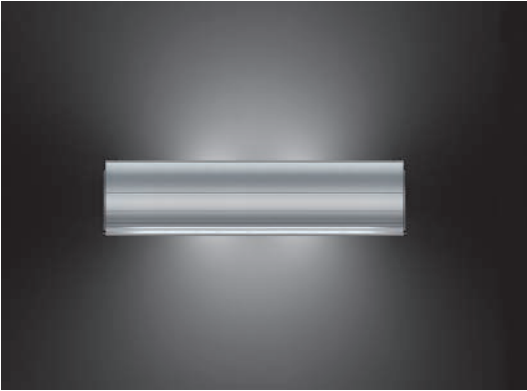

## EOLO

Wall luminaire

- Housing made of anodised aluminium profile, end caps and frame made of die-cast aluminium powder-coated in grey metallic
- Top cover made of clear glass, lower cover made of frosted glass
- Aluminium reflector
- Eolo 950 is also with emergency kit (single battery) deliverable.
- Ideal lighting for hotels, offices and hospitals as harmonic floor or bedside light
- Available with dimmable HF ballast or emergency kits on request
- Luminaire also available in white on request

### Wall luminaire

Wall luminaire for direct and indirect lighting for TC-L and T5 lamps. Housing made of extruded aluminium profile. Die-cast aluminium end caps powder-coated in grey metallic. Top cover made of clear glass, lower cover made of frosted glass. Incl. aluminium reflector. Max. weight: 4,1 kg

### Wall luminaire

Wall luminaire for direct and indirect lighting for T5 lamps. Housing made of anodised extruded aluminium profile. Die-cast aluminium end caps powder-coated in grey metallic. Top cover made of clear glass, lower cover made of frosted glass. Incl. aluminium reflector. Max. weight: 5,8 kg

# EOLO 950 EM/P

Wall luminaire with emergency kit

Wall luminaire for direct and indirect lighting for T5 lamps with emergency kit (2h). Housing made of anodised extruded aluminium profile. Die-cast aluminium end caps powder-coated in grey metallic. Top cover made of clear glass, lower cover made of frosted glass. Incl. aluminium reflector. Max. weight: 7,0 kg