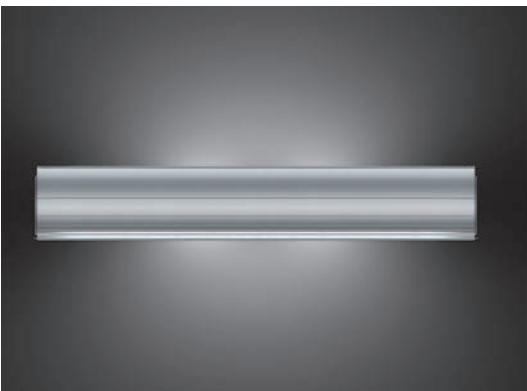

## EOLO

Wall luminaire

- Housing made of anodised aluminium profile, end caps and frame made of die-cast aluminium powder-coated in grey metallic
- Top cover made of clear glass, lower cover made of frosted glass
- Aluminium reflector
- Eolo 950 is also with emergency kit (single battery) deliverable.
- Ideal lighting for hotels, offices and hospitals as harmonic floor or bedside light
- Available with dimmable HF ballast or emergency kits on request
- Luminaire also available in white on request

### Wall luminaire

Wall luminaire for direct and indirect lighting for TC-L and T5 lamps. Housing made of extruded aluminium profile. Die-cast aluminium end caps powder-coated in grey metallic. Top cover made of clear glass, lower cover made of frosted glass. Incl. aluminium reflector. Max. weight: 4,1 kg

### Wall luminaire

Wall luminaire for direct and indirect lighting for T5 lamps. Housing made of anodised extruded aluminium profile. Die-cast aluminium end caps powder-coated in grey metallic. Top cover made of clear glass, lower cover made of frosted glass. Incl. aluminium reflector. Max. weight: 5,8 kg

# EOLO 950 EM/P

Wall luminaire with emergency kit

Wall luminaire for direct and indirect lighting for T5 lamps with emergency kit (2h). Housing made of anodised extruded aluminium profile. Die-cast aluminium end caps powder-coated in grey metallic. Top cover made of clear glass, lower cover made of frosted glass. Incl. aluminium reflector. Max. weight: 7,0 kg