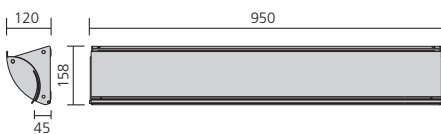

EOLO 630

Wall luminaire

Wall luminaire for direct and indirect lighting for TC-L and T5 lamps. Housing made of extruded aluminium profile. Die-cast aluminium end caps powder-coated in grey metallic. Top cover made of clear glass, lower cover made of frosted glass. Incl. aluminium reflector. Max. weight: 4,1 kg

Version	matt grey	Length x width x height	Socket type
TC-L 55 W + T5 14 W c/w HF ballast	006390	633 x 120 x 158 mm	2G11
T5 24 W + T5 14 W c/w HF ballast	006326	633 x 120 x 158 mm	G5

EOLO 950

Wall luminaire

Wall luminaire for direct and indirect lighting for T5 lamps. Housing made of anodised extruded aluminium profile. Die-cast aluminium end caps powder-coated in grey metallic. Top cover made of clear glass, lower cover made of frosted glass. Incl. aluminium reflector. Max. weight: 5,8 kg

Version	matt grey	Length x width x height	Socket type
T5 39 W + T5 14 W c/w HF ballast	006330	950 x 120 x 158 mm	G5