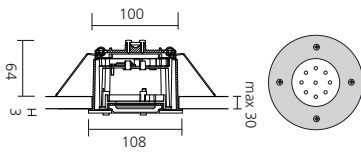

JOKER IN S LED

LED recessed light

Recessed luminaire with 2 W LED with tempered frosted glass. Bezel and screws made of stainless with recessed housing made of self-extinguishing technopolymer V-0 rated, 960° glow wire test.

Version	Stainless steel	Diameter	Ceiling cut-out	Recessed height
LED 2 W	008724	108 mm	100 mm	64 mm

LED recessed light