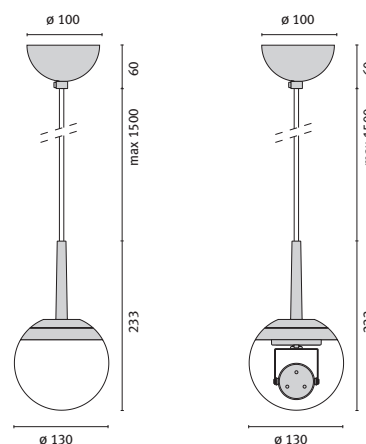

Accessories (Please order separately!)

IP67 driver kit with current 220/240V 350mA 10w	310155
Infra-red receiver	310153
Control unit RGB 3-27 LED 3x350mA	310152
Remote control for infra-red receiver	310154

Version	Chrome - frosted glass	Chrome - transparent glass	Socket type
QT 9 20 W	300564	-	G4
1 Power Led 3w white	-	300549	-
1 Power Led 3w RGB	-	300548	-