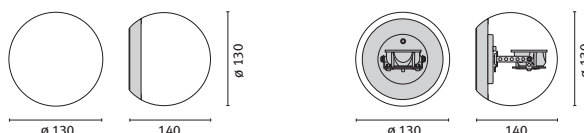

LIGHTBALL WALL

Wall luminaire for halogen lamps and LED

Wall luminaire. Housing in chrome-plated techno-polymer. Transparent or frosted (for halogen versions) glass diffuser. For LED RGB the following are available as accessories: central control unit, infrared receiver and remote control (operating distance 6-10m). For LED White the following are available as accessories: converter for power LED. Class III, IP44.