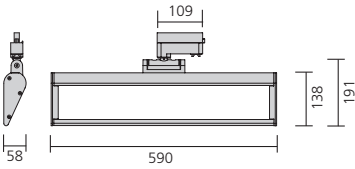

MODE 60 B TRACK

Wallwasher with double light emission for T5 lamps with frosted safety glass.

Wallwasher with double light emission for T5 lamps with frosted safety glass. Housing made of die-cast aluminium, powder-coated in grey metallic, matt. Rotatable and adjustable. C/w 3 phases universal adapter. Max. weight: 2.8 kg

Version	grey metallic, matt	Length x width x height	Socket type
T5 2 x 24 W with HF ballast	3000765	590 x 58 x 191 mm	G5

MODE 60 M TRACK

Wallwasher for T5 lamps with clear safety glass.

Wallwasher for T5 lamps with clear safety glass. Housing made of die-cast aluminium, powder-coated in grey metallic, matt. Rotatable and adjustable. C/w 3 phases universal adapter. Max. weight: 2.3 kg

Version	grey metallic, matt	Length x width x height	Socket type
T5 2 x 24 W with HF ballast	3000725	590 x 58 x 191 mm	G5