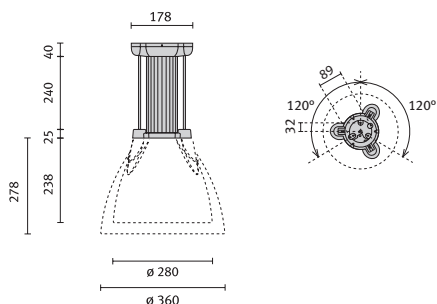

# OPTALUX CT

Ceiling luminaires for TC-TEL lamps

Series of ceiling fixtures in three sizes. Transparent prismatic glass diffuser, internally painted in white, yellow, blue or grey colour.

The blue glass shade has a white inside coating to increase light diffusion. Diffuser top cover and canopy made of die cast aluminium, chrome finish. Extrusions containing the electrical gear are made of extruded aluminium, chrome finish. The glass shade must be ordered separately. Class I, IP20.

<b>OPTALUX 19 CT</b>	Chrome	Socket type
TC-TEL 18 W c/w electronic ballast	<b>059961</b>	Gx24q-2

<b>OPTALUX 28-36 CT</b>	Chrome	Socket type
TC-TEL 26 W c/w electronic ballast	<b>059963</b>	Gx24q-3
TC-TEL 42 W c/w electronic ballast	<b>009966</b>	Gx24q-4
TC-TEL 57 W c/w electronic ballast	<b>300544</b>	Gx24q-5