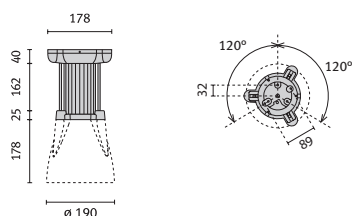

# OPTALUX CT

Ceiling luminaires for TC-TEL lamps

Series of ceiling fixtures in three sizes. Transparent prismatic glass diffuser, internally painted in white, yellow, blue or grey colour.

The blue glass shade has a white inside coating to increase light diffusion. Diffuser top cover and canopy made of die cast aluminium, chrome finish. Extrusions containing the electrical gear are made of extruded aluminium, chrome finish. The glass shade must be ordered separately. Class I, IP20.

<b>OPTALUX 19 CT</b>	Chrome	Socket type
TC-TEL 18 W c/w electronic ballast	<b>059961</b>	Gx24q-2

<b>OPTALUX 28-36 CT</b>	Chrome	Socket type
TC-TEL 26 W c/w electronic ballast	<b>059963</b>	Gx24q-3
TC-TEL 42 W c/w electronic ballast	<b>009966</b>	Gx24q-4
TC-TEL 57 W c/w electronic ballast	<b>300544</b>	Gx24q-5