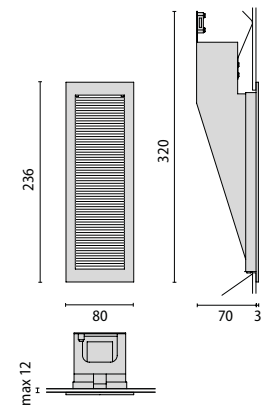

n. 1 led
350mA 1,2W

77 x 77 mm

PACKAGE SIZE / VERPACKUNGSMAßE

16 x 26 x 26 cm
(master x 10)

If information about Kelvin degrees is provided, this means that the lamp is included.
Bei Angabe der Grad in Kelvin ist die Lampe eingeschlossen.

PULSAR 90 TECH VISA

Power LED/Power-LED			
1 led 1,2w	GR3+WHL III	6500	300679
1 led 1,2w	GR3+WHL III	3200	302172
1 led 1,2w	GR3+BLL III		300680

PULSAR 90 TECH

Power LED/Power-LED			
1 led 1,2w	GR3+WHL III	6500	300681
1 led 1,2w	GR3+WHL III	3200	302173
1 led 1,2w	GR3+BLL III		300682

PULSAR 240 TECH

Power LED/Power-LED			
1 led 1,2w	GR3+WHL III	6500	300683
1 led 1,2w	GR3+WHL III	3200	302174
1 led 1,2w	GR3+BLL III		300684

PACKAGE SIZE / VERPACKUNGSMASSE

PULSAR 90 TECH VISA
16 x 26 x 26 cm
(master x 10)

PULSAR 90 TECH
26 x 34 x 34 cm
(master x 10)

PULSAR 240 TECH
12 x 32 x 40 cm
(master x 3)

GR1+WHL
GREY+WHITE LED
GRAU+WEISS LED

GR1+BLL
GREY+BLUE LED
GRAU+BLAUE LED