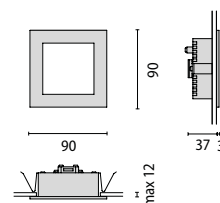

LAMPHOLDER	COLOUR CLASS	COS φ	CODE	NOTES
FASSUNG W	ILCOS FARBE KLASSE	≥ 0,9 EEI	BESTELLN.R.	BEMERKNG. EURO

PULSAR 90 FRAME

Power LED/Power-LED	ILCOS FARBE KLASSE	KELVIN	CODE
1 led 1,2w	GR3+WHL III	3200	302171
1 led 1,2w	GR3+WHL III	6500	300685
1 led 1,2w	GR3+BLL III		300686

n. 1 led
350mA 1,2W

77 x 77 mm

PACKAGE SIZE / VERPACKUNGSMAßE

16 x 26 x 26 cm
(master x 10)

If information about Kelvin degrees is provided, this means that the lamp is included.
Bei Angabe der Grad in Kelvin ist die Lampe eingeschlossen.

PULSAR 90 TECH
26 x 34 x 34 cm
(master x 10)

PULSAR 240 TECH
12 x 32 x 40 cm
(master x 3)

GR1+WHL
GREY+WHITE LED
GRAU+WEISS LED

GR1+BLL
GREY+BLUE LED
GRAU+BLAUE LED