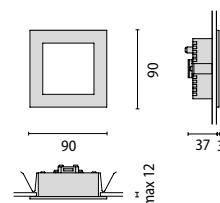

n. 1 led
350mA 1,2W

77 x 77 mm

PACKAGE SIZE / VERPACKUNGSMAßE

16 x 26 x 26 cm
(master x 10)

If information about Kelvin degrees is provided, this means that the lamp is included.
Bei Angabe der Grad in Kelvin ist die Lampe eingeschlossen.

PULSAR 90 TECH
26 x 34 x 34 cm
(master x 10)

PULSAR 240 TECH
12 x 32 x 40 cm
(master x 3)

GR1+WHL
GREY+WHITE LED
GRAU+WEISS LED

GR1+BLL
GREY+BLUE LED
GRAU+BLAUE LED