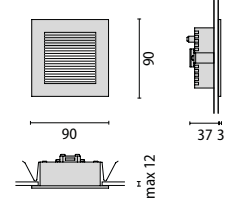

PULSAR 90 TECH VISA

Power LED/Power-LED			
1 led 1,2w	GR3+WHL III	6500	300679
1 led 1,2w	GR3+WHL III	3200	302172
1 led 1,2w	GR3+BLL III		300680

PULSAR 90 TECH

Power LED/Power-LED			
1 led 1,2w	GR3+WHL III	6500	300681
1 led 1,2w	GR3+WHL III	3200	302173
1 led 1,2w	GR3+BLL III		300682

PULSAR 240 TECH

Power LED/Power-LED			
1 led 1,2w	GR3+WHL III	6500	300683
1 led 1,2w	GR3+WHL III	3200	302174
1 led 1,2w	GR3+BLL III		300684

PACKAGE SIZE / VERPACKUNGSMASSE

PULSAR 90 TECH VISA
16 x 26 x 26 cm
(master x 10)

PULSAR 90 TECH
26 x 34 x 34 cm
(master x 10)

PULSAR 240 TECH
12 x 32 x 40 cm
(master x 3)

GR1+WHL
GREY+WHITE LED
GRAU+WEISS LED

GR1+BLL
GREY+BLUE LED
GRAU+BLAUE LED