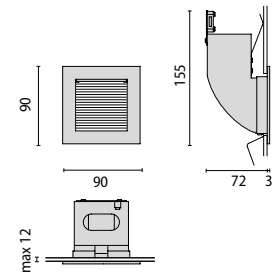

n. 1 led
350mA 1,2W

77 x 77 mm

PACKAGE SIZE / VERPACKUNGSMAßE

16 x 26 x 26 cm
(master x 10)

If information about Kelvin degrees is provided, this means that the lamp is included.
Bei Angabe der Grad in Kelvin ist die Lampe eingeschlossen.

PULSAR 240 TECH

Power LED/Power-LED			
1 led 1,2w	GR3+WHL III	6500	300683
1 led 1,2w	GR3+WHL III	3200	302174
1 led 1,2w	GR3+BLL III		300684

PACKAGE SIZE / VERPACKUNGSMASSE

PULSAR 90 TECH VISA
16 x 26 x 26 cm
(master x 10)

PULSAR 90 TECH
26 x 34 x 34 cm
(master x 10)

PULSAR 240 TECH
12 x 32 x 40 cm
(master x 3)

GR1+WHL
GREY+WHITE LED
GRAU+WEISS LED

GR1+BLL
GREY+BLUE LED
GRAU+BLAUE LED