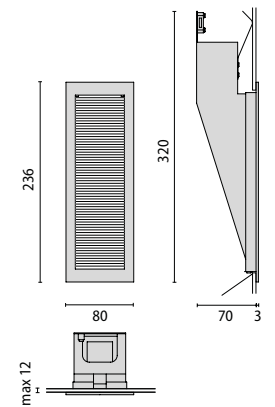

n. 1 led
350mA 1,2W

77 x 77 mm

PACKAGE SIZE / VERPACKUNGSMAßE

16 x 26 x 26 cm
(master x 10)

If information about Kelvin degrees is provided, this means that the lamp is included.
Bei Angabe der Grad in Kelvin ist die Lampe eingeschlossen.

PULSAR 90 TECH VISA

Power LED/Power-LED			
1 led 1,2w	GR3+WHL III	6500	300679
1 led 1,2w	GR3+WHL III	3200	302172
1 led 1,2w	GR3+BLL III		300680

PULSAR 90 TECH

Power LED/Power-LED			
1 led 1,2w	GR3+WHL III	6500	300681
1 led 1,2w	GR3+WHL III	3200	302173
1 led 1,2w	GR3+BLL III		300682

PULSAR 240 TECH

Power LED/Power-LED			
1 led 1,2w	GR3+WHL III	6500	300683
1 led 1,2w	GR3+WHL III	3200	302174
1 led 1,2w	GR3+BLL III		300684

PACKAGE SIZE / VERPACKUNGSMASSE

PULSAR 90 TECH VISA
16 x 26 x 26 cm
(master x 10)

PULSAR 90 TECH
26 x 34 x 34 cm
(master x 10)

PULSAR 240 TECH
12 x 32 x 40 cm
(master x 3)

GR1+WHL
GREY+WHITE LED
GRAU+WEISS LED

GR1+BLL
GREY+BLUE LED
GRAU+BLAUE LED