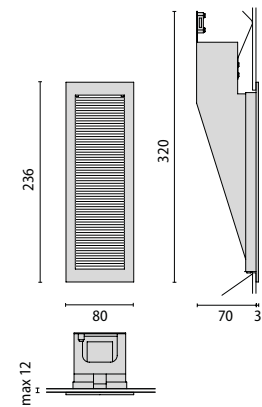

16 x 26 x 26 cm  
(master x 10)

If information about Kelvin degrees is provided, this means that the lamp is included.  
Bei Angabe der Grad in Kelvin ist die Lampe eingeschlossen.

**PULSAR 90 TECH VISA**

Power LED/Power-LED			
1 led 1,2w	GR3+WHL III	6500	<b>300679</b>
1 led 1,2w	GR3+WHL III	3200	<b>302172</b>
1 led 1,2w	GR3+BLL III		<b>300680</b>

**PULSAR 90 TECH**

Power LED/Power-LED			
1 led 1,2w	GR3+WHL III	6500	<b>300681</b>
1 led 1,2w	GR3+WHL III	3200	<b>302173</b>
1 led 1,2w	GR3+BLL III		<b>300682</b>

**PULSAR 240 TECH**

Power LED/Power-LED			
1 led 1,2w	GR3+WHL III	6500	<b>300683</b>
1 led 1,2w	GR3+WHL III	3200	<b>302174</b>
1 led 1,2w	GR3+BLL III		<b>300684</b>

PACKAGE SIZE / VERPACKUNGSMASSE

PULSAR 90 TECH VISA  
16 x 26 x 26 cm  
(master x 10)

PULSAR 90 TECH  
26 x 34 x 34 cm  
(master x 10)

PULSAR 240 TECH  
12 x 32 x 40 cm  
(master x 3)

**GR1+WHL**  
GREY+WHITE LED  
GRAU+WEISS LED

**GR1+BLL**  
GREY+BLUE LED  
GRAU+BLAUE LED