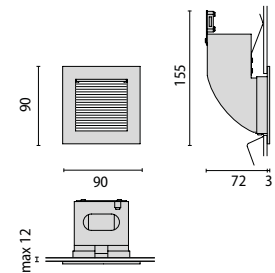

## PULSAR 90 FRAME

Power LED/Power-LED				
1 led 1,2w	GR3+WHL III	3200	<b>302171</b>	
1 led 1,2w	GR3+WHL III	6500	<b>300685</b>	
1 led 1,2w	GR3+BLL III		<b>300686</b>	

n. 1 led  
350mA 1,2W

77 x 77 mm

PACKAGE SIZE / VERPACKUNGSMAßE

16 x 26 x 26 cm  
(master x 10)

If information about Kelvin degrees is provided, this means that the lamp is included.  
Bei Angabe der Grad in Kelvin ist die Lampe eingeschlossen.

**PULSAR 90 TECH VISA**

**PULSAR 240 TECH**

Power LED/Power-LED			
1 led 1,2w	GR3+WHL III	6500	<b>300683</b>
1 led 1,2w	GR3+WHL III	3200	<b>302174</b>
1 led 1,2w	GR3+BLL III		<b>300684</b>

PACKAGE SIZE / VERPACKUNGSMASSE

PULSAR 90 TECH VISA  
16 x 26 x 26 cm  
(master x 10)

PULSAR 90 TECH  
26 x 34 x 34 cm  
(master x 10)

PULSAR 240 TECH  
12 x 32 x 40 cm  
(master x 3)

**GR1+WHL**  
GREY+WHITE LED  
GRAU+WEISS LED

**GR1+BLL**  
GREY+BLUE LED  
GRAU+BLAUE LED