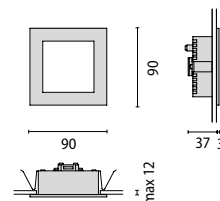

## PULSAR 90 FRAME

Power LED/Power-LED				
1 led 1,2w	GR3+WHL III	3200	<b>302171</b>	
1 led 1,2w	GR3+WHL III	6500	<b>300685</b>	
1 led 1,2w	GR3+BLL III		<b>300686</b>	

n. 1 led  
350mA 1,2W

77 x 77 mm

PACKAGE SIZE / VERPACKUNGSMAßE

16 x 26 x 26 cm  
(master x 10)

If information about Kelvin degrees is provided, this means that the lamp is included.  
Bei Angabe der Grad in Kelvin ist die Lampe eingeschlossen.

**PULSAR 90 TECH VISA**