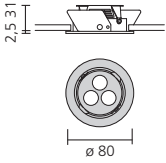

## PULSAR 80

LED recessed light

Round recessed light with 3 x 3 W LED with 24° beam lens. Housing made of anodised aluminium. Adjustable. The 700 mA converter is not included in the product. Please order from page 417. Protection class III.

Version	grey anodised	Diameter	Ceiling cut-out	Recessed height
LED 3 x 3 W, 6500 K	<b>300663</b>	80 mm	69 mm	70 mm
LED 3 x 3 W, 2800 K	<b>302175</b>	80 mm	69 mm	70 mm

## PULSAR 120

LED recessed light

Round recessed light with 6 x 3 W LED with 24° beam lens. Housing made of anodised aluminium. Adjustable. The 700 mA converter is not included in the product. Please order from page 417. Protection class III.

Version	grey anodised	Diameter	Ceiling cut-out	Recessed height
LED 6 x 3 W, 6500 K	<b>300664</b>	120 mm	110 mm	110 mm
LED 6 x 3 W, 2800 K	<b>302180</b>	120 mm	110 mm	110 mm