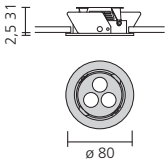

## PULSAR 80

LED recessed light

Round recessed light with 3 x 3 W LED with 24° beam lens. Housing made of anodised aluminium. Adjustable. The 700 mA converter is not included in the product. Please order from page 417. Protection class III.

Version	grey anodised	Diameter	Ceiling cut-out	Recessed height
LED 3 x 3 W, 6500 K	<b>300663</b>	80 mm	69 mm	70 mm
LED 3 x 3 W, 2800 K	<b>302175</b>	80 mm	69 mm	70 mm

## PULSAR 120

LED recessed light

Round recessed light with 6 x 3 W LED with 24° beam lens. Housing made of anodised aluminium. Adjustable. The 700 mA converter is not included in the product. Please order from page 417. Protection class III.

Version	grey anodised	Diameter	Ceiling cut-out	Recessed height
LED 6 x 3 W, 6500 K	<b>300664</b>	120 mm	110 mm	110 mm
LED 6 x 3 W, 2800 K	<b>302180</b>	120 mm	110 mm	110 mm