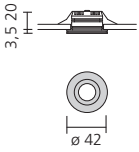

PULSAR 42

LED recessed light

Round recessed light with 3 W LED with 15° beam lens. Housing made of anodised aluminium. The 700 mA converter is not included in the product. Please order from page 417. Protection class III.

Version	grey anodised	Diameter	Ceiling cut-out	Recessed height
LED 3 W, 6500 K	300665	42 mm	38 mm	40 mm
LED 3 W, 2800 K	302185	42 mm	38 mm	40 mm
LED 3 W, blue	300666	42 mm	38 mm	40 mm
LED 3 W, red	300668	42 mm	38 mm	40 mm
LED 3 W, green	300667	42 mm	38 mm	40 mm

PULSAR 52

LED recessed light

Round recessed light with 3 W LED with 15° beam lens. Housing made of anodised aluminium. Adjustable. The 700 mA converter is not included in the product. Please order from page 417. Protection class III.

Version	grey anodised	Diameter	Ceiling cut-out	Recessed height
LED 3 W, 6500 K	300669	52 mm	46 mm	40 mm
LED 3 W, 2800 K	302186	52 mm	46 mm	40 mm
LED 3 W, blue	300670	52 mm	46 mm	40 mm
LED 3 W, red	300672	52 mm	46 mm	40 mm
LED 3 W, green	300671	52 mm	46 mm	40 mm