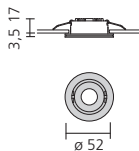

Version	grey anodised	Diameter	Ceiling cut-out	Recessed height
LED 3 W, 6500 K	300665	42 mm	38 mm	40 mm
LED 3 W, 2800 K	302185	42 mm	38 mm	40 mm
LED 3 W, blue	300666	42 mm	38 mm	40 mm
LED 3 W, red	300668	42 mm	38 mm	40 mm
LED 3 W, green	300667	42 mm	38 mm	40 mm

PULSAR 52

LED recessed light

Round recessed light with 3 W LED with 15° beam lens. Housing made of anodised aluminium. Adjustable. The 700 mA converter is not included in the product. Please order from page 417. Protection class III.

Version	grey anodised	Diameter	Ceiling cut-out	Recessed height
LED 3 W, 6500 K	300669	52 mm	46 mm	40 mm
LED 3 W, 2800 K	302186	52 mm	46 mm	40 mm
LED 3 W, blue	300670	52 mm	46 mm	40 mm
LED 3 W, red	300672	52 mm	46 mm	40 mm
LED 3 W, green	300671	52 mm	46 mm	40 mm