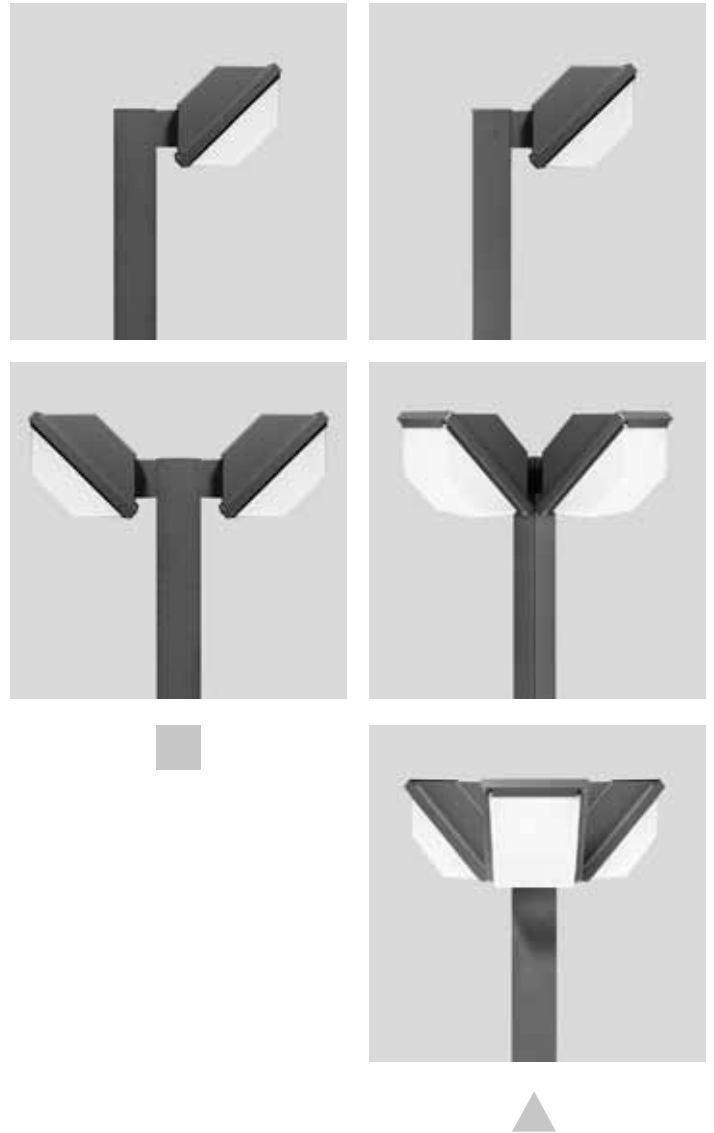

POSTS FOR THE SERIES

**BASIC+**

- Three types of painted die-cast aluminium shelves
- Square and triangular painted posts (100x100 cm) with welded aluminium flange
- Product installation requires one of the three shelf types to be ordered