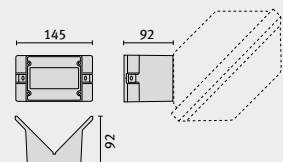

description	colour	code
Bracket 45°	AN3	310225
Bracket 45°	GR3	310226
Corner bracket	AN3	310229
Corner bracket	GR3	310230
Bracket	AN3	310227
Bracket	GR3	310228
Pole Q100 F.T. 3500 c/w flange	AN3	315015
Pole Q100 F.T. 3500 c/w flange	GR3	315016
Triangular post 2500 C/FL	GR3	315014
Triangular post 2500 C/FL	AN3	315013

GR3

AN3