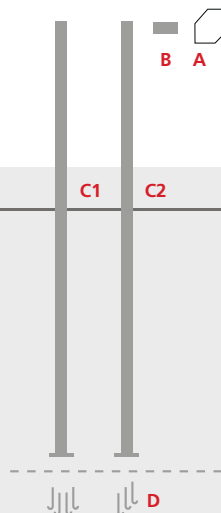

COMPLETE UNIT

1A+1B+1C1+4D = please order 7 codes

1A+1B+1C2+3D = please order 6 codes

COMPONENTS	CODES
A luminaire	> pag. 74-75
B bracket	
C1 Q100 post FT	
C2 triangular post	
D fixing rod