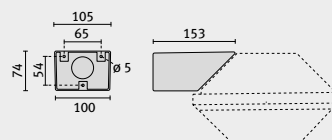

description	colour	code
Bracket 45°	AN3	310225
Bracket 45°	GR3	310226
Corner bracket	AN3	310229
Corner bracket	GR3	310230
Bracket	AN3	310227
Bracket	GR3	310228
Pole Q100 F.T. 3500 c/w flange	AN3	315015
Pole Q100 F.T. 3500 c/w flange	GR3	315016
Triangular post 2500 C/FL	GR3	315014
Triangular post 2500 C/FL	AN3	315013

GR3

AN3