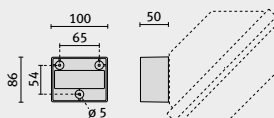

description	colour	code
Bracket 45°	AN3	310225
Bracket 45°	GR3	310226
Corner bracket	AN3	310229
Corner bracket	GR3	310230
Bracket	AN3	310227
Bracket	GR3	310228
Pole Q100 F.T. 3500 c/w flange	AN3	315015
Pole Q100 F.T. 3500 c/w flange	GR3	315016
Triangular post 2500 C/FL	GR3	315014
Triangular post 2500 C/FL	AN3	315013

GR3

AN3