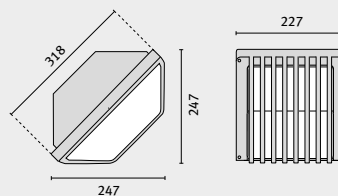

1 emergency - 1 hour
2 emergency - 2 hours
3 emergency - 3 hours