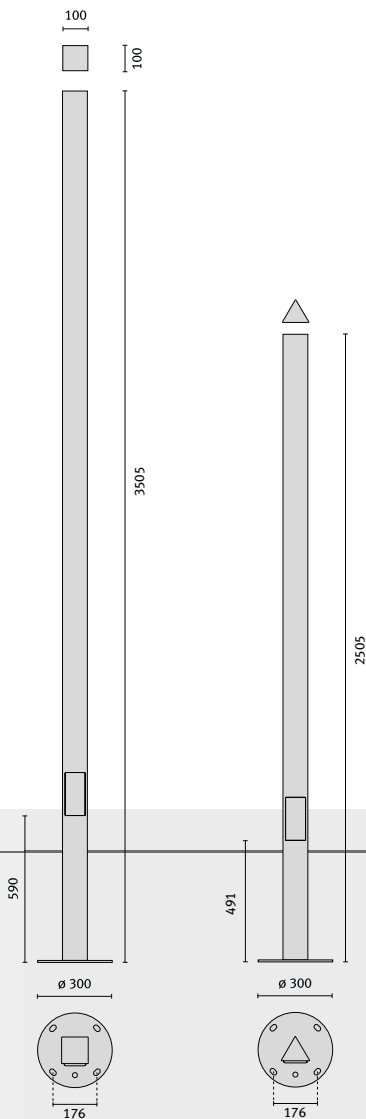

COMPLETE UNIT

1A+1B+1C1+4D = please order 7 codes

1A+1B+1C2+3D = please order 6 codes

COMPONENTS	CODES
A luminaire	> pag. 74-75
B bracket	
C1 Q100 post FT	
C2 triangular post	
D fixing rod