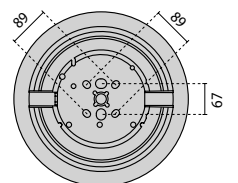

AN2+WH
ANTHR. MET.+WHITE
ANTHRAZIT+WEISS

AN2+LB
ANTHR. MET.+LIGHT BLUE
ANTHRAZIT+HELLBLAU

PACKAGE SIZE / VERPACKUNGSMASSE

DISTANCE BETWEEN FIXING HOLES / BOHRLOCHABSTAND

DISCUS 38, DISCUS 38 EM/P
24,5 x 45 x 45 cm
(master x 1)