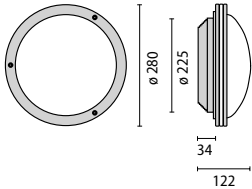

LAMPHOLDER COLOUR CLASS COS φ CODE NOTES
FASSUNG W ILCOS FARBE KLASSE KELVIN ≥ 0,9 EEI BESTELLNR. BEMERKNG. EURO