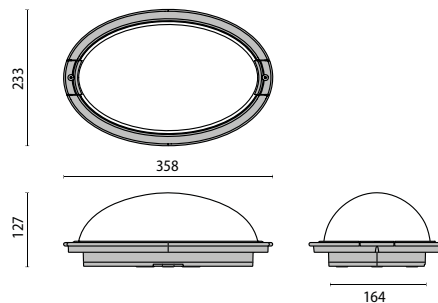

IP 44
IP 54

class I

IK04 0,5J xx3