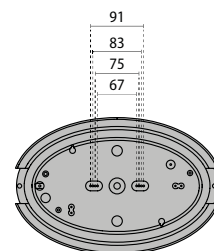

IK04 0,5J xx3 IP54

E27
max 1x60W

PACKAGE SIZE / VERPACKUNGSMÄßE

33 x 38 x 27 cm
(master x 6)

DISTANCE BETWEEN FIXING HOLES / BOHRLOCHABSTAND

WH1
WHITE
WEISS

GR3
MAT METALLIC GREY
GRAU METALLIC, MAT

AN3
MAT METALLIC ANTHRACITE
ANTHRACIT METALLIC, MAT

	G24q-3	1x26w	FSQ	WH1	I		•	A2÷A3	3026685	
	G24q-3	1x26w	FSQ	GR3	I		•	A2÷A3	3026695	
	G24q-3	1x26w	FSQ	AN3	I		•	A2÷A3	3026705	

IK04 0,5J xx3 IP44

G24q-3 1x26W

PACKAGE SIZE / VERPACKUNGSMASSE

DISTANCE BETWEEN FIXING HOLES / BOHRLOCHABSTAND

If information about Kelvin degrees is provided, this means that the lamp is included.
Bei Angabe der Grad in Kelvin ist die Lampe eingeschlossen.

emergency 3 hours / Sicherheitsleuchten - 3h

ELISSA MAXI