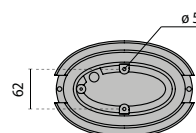

E27
max 1x60W

PACKAGE SIZE / VERPACKUNGSMÄßE

33 x 38 x 27 cm
(master x 6)

DISTANCE BETWEEN FIXING HOLES / BOHRLOCHABSTAND