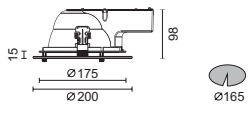

Control gear not included. To be ordered separately.
IP20    

Mini-Galaxis-Deco

5907	1 x 13W	G24q-1	
5908	1 x 18W	G24q-2	
5901	2 x 13W	G24q-1	
5902	2 x 18W	G24q-2	

Control gear not included. To be ordered separately.
IP20    