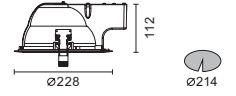

Mini-Galaxis-Flash

5914	1 x 13W	G24q-1	
5915	1 x 18W	G24q-2	
5916	2 x 13W	G24q-1	
5917	2 x 18W	G24q-2	

Control gear not included. To be ordered separately.
IP20