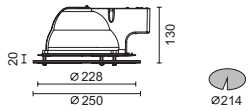

Control gear not included. To be ordered separately.
IP20    

Mini-Galaxis-Deco

5907	1 x 13W	G24q-1	
5908	1 x 18W	G24q-2	
5901	2 x 13W	G24q-1	
5902	2 x 18W	G24q-2	

Control gear not included. To be ordered separately.
IP20    