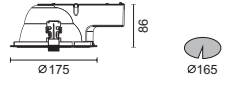

Control gear not included. To be ordered separately.
IP20    

Mini-Galaxis-Deco

5907	1 x 13W	G24q-1	
5908	1 x 18W	G24q-2	
5901	2 x 13W	G24q-1	
5902	2 x 18W	G24q-2	

Control gear not included. To be ordered separately.
IP20    

Galaxis-Flash

5918	1 x 13W	G24q-1	
5919	1 x 18W	G24q-2	
5920	1 x 26W	G24q-3	
5926	2 x 13W	G24q-1	
5927	2 x 18W	G24q-2	
5928	2 x 26W	G24q-3	
5921	1 x 32W	GX24q-3	
5922	1 x 42W	GX24q-4	
5923	2 x 32W	GX24q-3	
5924	2 x 42W	GX24q-4	

Control gear not included. To be ordered separately.
IP20    

Mini-Galaxis-Flash

5914	1 x 13W	G24q-1	
5915	1 x 18W	G24q-2	
5916	2 x 13W	G24q-1	
5917	2 x 18W	G24q-2	

Control gear not included. To be ordered separately.
IP20    