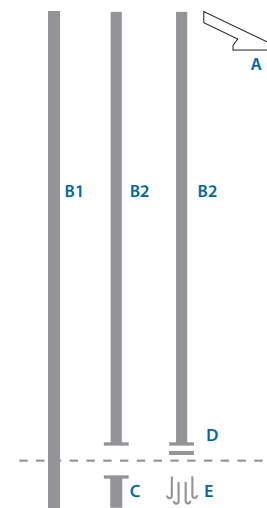

HORIZON is available in two sizes each of which is designed to accept the outreach arm support brackets which are available in two different lengths, which offer two different angles of orientation providing flexible mounting combinations. When mounted on pole top with glass parallel to the ground they are suitable for use in areas sensitive to sky glow where regulations require strict control of upward light pollution. HORIZON 2/A version is suitable for metal halide lamps and has an asymmetrical distribution.

## ACCESSORIES

Code	Denomination	Colour	Description
14113881	A0507/3,5	81	Pole Q140 F.T. 3,5 m c/w flange
14113996	A0507/3,5	96	
14114081	A0507/4	81	Pole Q140 F.T. 4 m c/w flange
14114196	A0507/4	96	
14114281	A0507/5	81	Pole Q140 F.T. 5 m c/w flange
14114396	A0507/5	96	
14114481	A0507/6	81	Pole Q140 F.T. 6 m c/w flange
14114596	A0507/6	96	
14114681	A0507/3,5+0,5	81	Pole Q140 INT. (buried) 3,5+0,5 m
14114796	A0507/3,5+0,5	96	
14114881	A0507/4+1	81	Pole Q140 INT. (buried) 4+1 m
14114996	A0507/4+1	96	
14115081	A0507/5+1	81	Pole Q140 INT. (buried) 5+1 m
14115196	A0507/5+1	96	
14115281	A0507/6+1	81	Pole Q140 INT. (buried) 6+1 m
14115396	A0507/6+1	96	
14115581	A0508	81	Base "V" Horizon 2
14115696	A0508	96	
14115487	A0508	87	
14115781	A0509	81	Base plate cover
14115896	A0509	96	
14099404	A0478		Flange plate with fixing root
14099220	A0476		Flange plate F.T. post
14099320	A0477		Fixing rod $\varnothing$ 18 X 400

14099404

14099220

14115581  
14115696  
14115487

## COMPLETE UNIT

1A+1B1 = 2 codes  
1A+1B2+1C = 3 codes  
1A+1B2+1D+4E = 7 codes

COMPONENTS	
A	luminaire
B1	post INT
B2	post FT
C	ground piece
D	base plate
E	fixing rod

14115781  
14115896