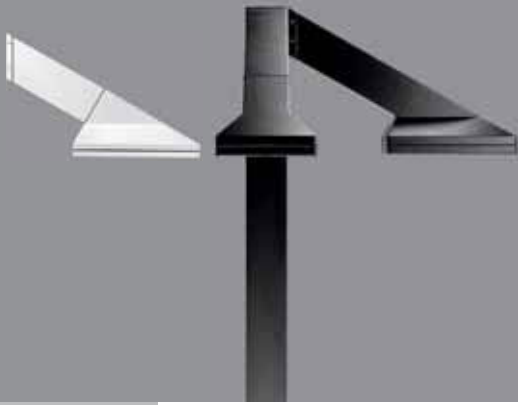

Aesthetically designed exterior post top and wall mounted fittings for urban lighting, manufactured in anti-corrosive die-cast aluminium, with outreach arm support bracket in extruded aluminium, and toughened glass cover.

HORIZON is available in two sizes each of which is designed to accept the outreach arm support brackets which are available in two different lengths, which offer two different angles of orientation providing flexible mounting combinations. When mounted on pole top with glass parallel to the ground they are suitable for use in areas sensitive to sky glow where regulations require strict control of upward light pollution. HORIZON 2/A version is suitable for metal halide lamps and has an asymmetrical distribution.

HORIZON fittings are suitable for HID and compact fluorescent lamps. A range of square extruded aluminium posts are available from 3.5m to 6.0m.

The front cover and frame assembly hinges down from body for easy maintenance. HORIZON is suitable for lighting pedestrian walkways, parking areas and commercial / retail complexes.