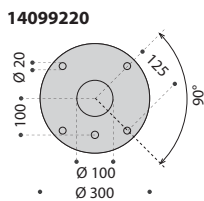

CLASS I		CLASS II		81 87 96	IP 54		MT 1x150W CDM-T HCL-T/HQ-T	ST 1x100W NAV-T SON-T	ME max 70W HQ-E Coated CDO-ET	FSS 2x36W DULUX-FLAT

ACCESSORIES

Code	Denomination	Colour	Description
14113881	A0507/3,5	81	Pole Q140 F.T. 3,5 m c/w flange
14113996	A0507/3,5	96	
14114081	A0507/4	81	Pole Q140 F.T. 4 m c/w flange
14114196	A0507/4	96	
14114281	A0507/5	81	Pole Q140 F.T. 5 m c/w flange
14114396	A0507/5	96	
14114481	A0507/6	81	Pole Q140 F.T. 6 m c/w flange
14114596	A0507/6	96	
14114681	A0507/3,5+0,5	81	Pole Q140 INT. (buried) 3,5+0,5 m
14114796	A0507/3,5+0,5	96	
14114881	A0507/4+1	81	Pole Q140 INT. (buried) 4+1 m
14114996	A0507/4+1	96	
14115081	A0507/5+1	81	Pole Q140 INT. (buried) 5+1 m
14115196	A0507/5+1	96	
14115281	A0507/6+1	81	Pole Q140 INT. (buried) 6+1 m
14115396	A0507/6+1	96	
14115581	A0508	81	Base "V" Horizon 2
14115696	A0508	96	
14115487	A0508	87	
14115781	A0509	81	Base plate cover
14115896	A0509	96	
14099404	A0478		Flange plate with fixing root
14099220	A0476		Flange plate F.T. post
14099320	A0477		Fixing rod $\varnothing$ 18 X 400

COMPLETE UNIT

1A+1B1 = 2 codes
1A+1B2+1C = 3 codes
1A+1B2+1D+4E = 7 codes

COMPONENTS	
A	luminaire
B1	post INT
B2	post FT
C	ground piece
D	base plate
E	fixing rod