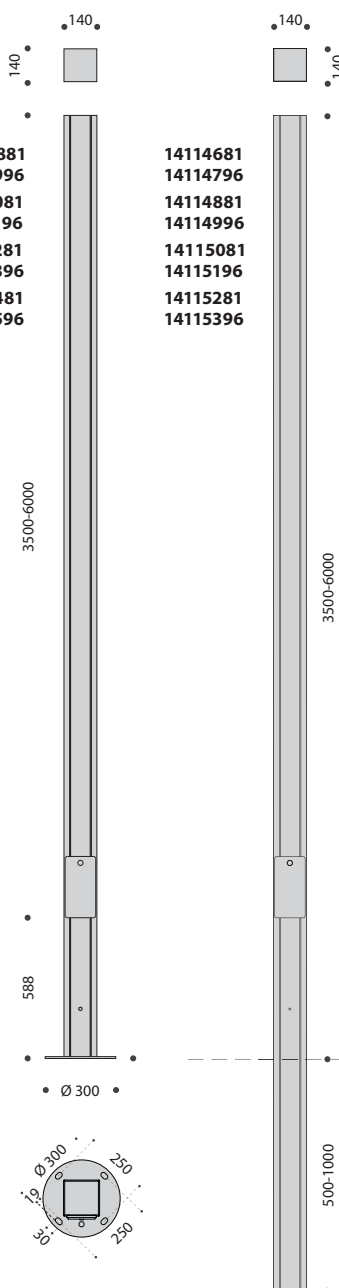

CLASS I		CLASS II		81 87 96	IP 54		MT 1x150W CDM-T HCL-T/HQ-T	ST 1x100W NAV-T SON-T	ME max 70W HQ-E Coated CDO-ET	FSS 2x36W DULUX-FLAT

ACCESSORIES

Code	Denomination	Colour	Description
14113881	A0507/3,5	81	Pole Q140 F.T. 3,5 m c/w flange
14113996	A0507/3,5	96	
14114081	A0507/4	81	Pole Q140 F.T. 4 m c/w flange
14114196	A0507/4	96	
14114281	A0507/5	81	Pole Q140 F.T. 5 m c/w flange
14114396	A0507/5	96	
14114481	A0507/6	81	Pole Q140 F.T. 6 m c/w flange
14114596	A0507/6	96	
14114681	A0507/3,5+0,5	81	Pole Q140 INT. (buried) 3,5+0,5 m
14114796	A0507/3,5+0,5	96	
14114881	A0507/4+1	81	Pole Q140 INT. (buried) 4+1 m
14114996	A0507/4+1	96	
14115081	A0507/5+1	81	Pole Q140 INT. (buried) 5+1 m
14115196	A0507/5+1	96	
14115281	A0507/6+1	81	Pole Q140 INT. (buried) 6+1 m
14115396	A0507/6+1	96	
14115581	A0508	81	Base "V" Horizon 2
14115696	A0508	96	
14115487	A0508	87	
14115781	A0509	81	Base plate cover
14115896	A0509	96	
14099404	A0478		Flange plate with fixing root
14099220	A0476		Flange plate F.T. post
14099320	A0477		Fixing rod $\varnothing$ 18 X 400

COMPLETE UNIT

1A+1B1 = 2 codes
1A+1B2+1C = 3 codes
1A+1B2+1D+4E = 7 codes

COMPONENTS	
A	luminaire
B1	post INT
B2	post FT
C	ground piece
D	base plate
E	fixing rod