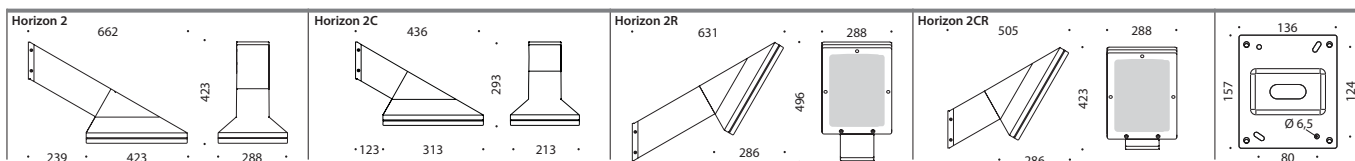

CLASS I		CLASS II		81 87 96	IP 54		MT 1x150W CDM-T HCL-T/HQ-T	ST 1x100W NAV-T SON-T	ME max 70W HQ-E Coated CDO-ET	FSS 2x36W DULUX-FLAT