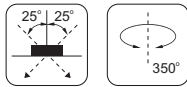

Multigiuro Deep Trim/Trimless

Multigiuro Deep

Recessed adjustable and rotatable downlights

Features

- → Versatile aiming angles: 0° - 25° vertical tilting and 350° horizontal rotation adjustability.
- → Made of die cast aluminum.
- → Installation springs suitable for ceiling thickness up to max 25mm.
- → Metal halide light source option available, control gear is not included. To be ordered separately.
- → MR16 Hal., MR16 LED, GU/GZ10 CFL, GU/GZ10 LED, GU10/GZ10 Hal., GX10 MR16 M.H. lamps available.
- → Designed and manufactured to comply with European standard EN 60598.

Applications

- → This series of low voltage and main voltage downlights are designed to deliver superior performance, maximum versatility with fast-easy installation and allow lamp aiming while the power is on.
- → Application areas: commercial, window displays, retail, residential, galleries, small corridors, exhibits, museums, showrooms.