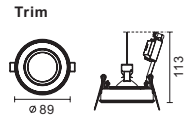

Multigiuro Deep 2 Trim