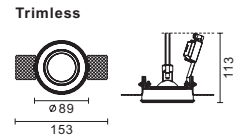

Multigiuro Deep 2 Trim