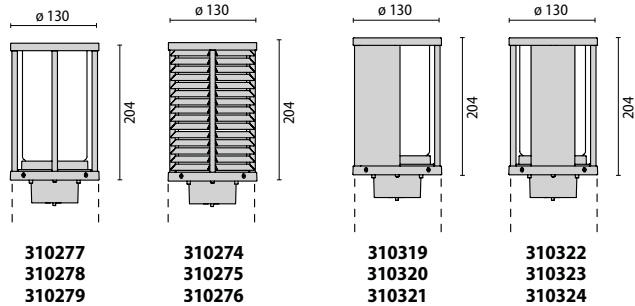

IK04 0,5J xx3   IK10 20J xx9