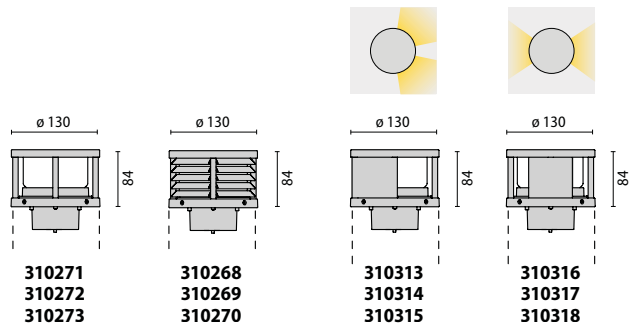

ACCESSORIES

- Extruded aluminium posts and die-cast aluminium base finished painted.
- T-screen constructed from three painted aluminium rods; available in three different heights.
- R-screen louvre die-cast aluminium painted, prevents upward light distribution and glare; available in three different heights.
- aluminium Visa screen for light direction. Available in three different heights.
- painted die-cast aluminium bracket for wall mounting complete with painted extruded aluminium 410 mm h post.

ZUBEHÖR

- Masten aus eloxiertem Aluminium, Sockel aus lackiertem Aluminiumdruckguss
- T-Blende mit drei unterschiedlich hohen, lackierten Aluminiumstangen
- R-Blende mit Raster aus lackiertem Aluminiumdruckguss, vermeidet die Lichtstreuung nach oben. In drei Höhenstufen erhältlich
- Verstellbare Sichtblende aus Aluminium, in drei Höhenstufen erhältlich
- Konsole zur Wandmontage aus lackiertem Aluminiumdruckguss mit 410 mm hohem Mast aus lackiertem Aluminiumdruckguss

IK04 0,5J xx3   IK10 20J xx9